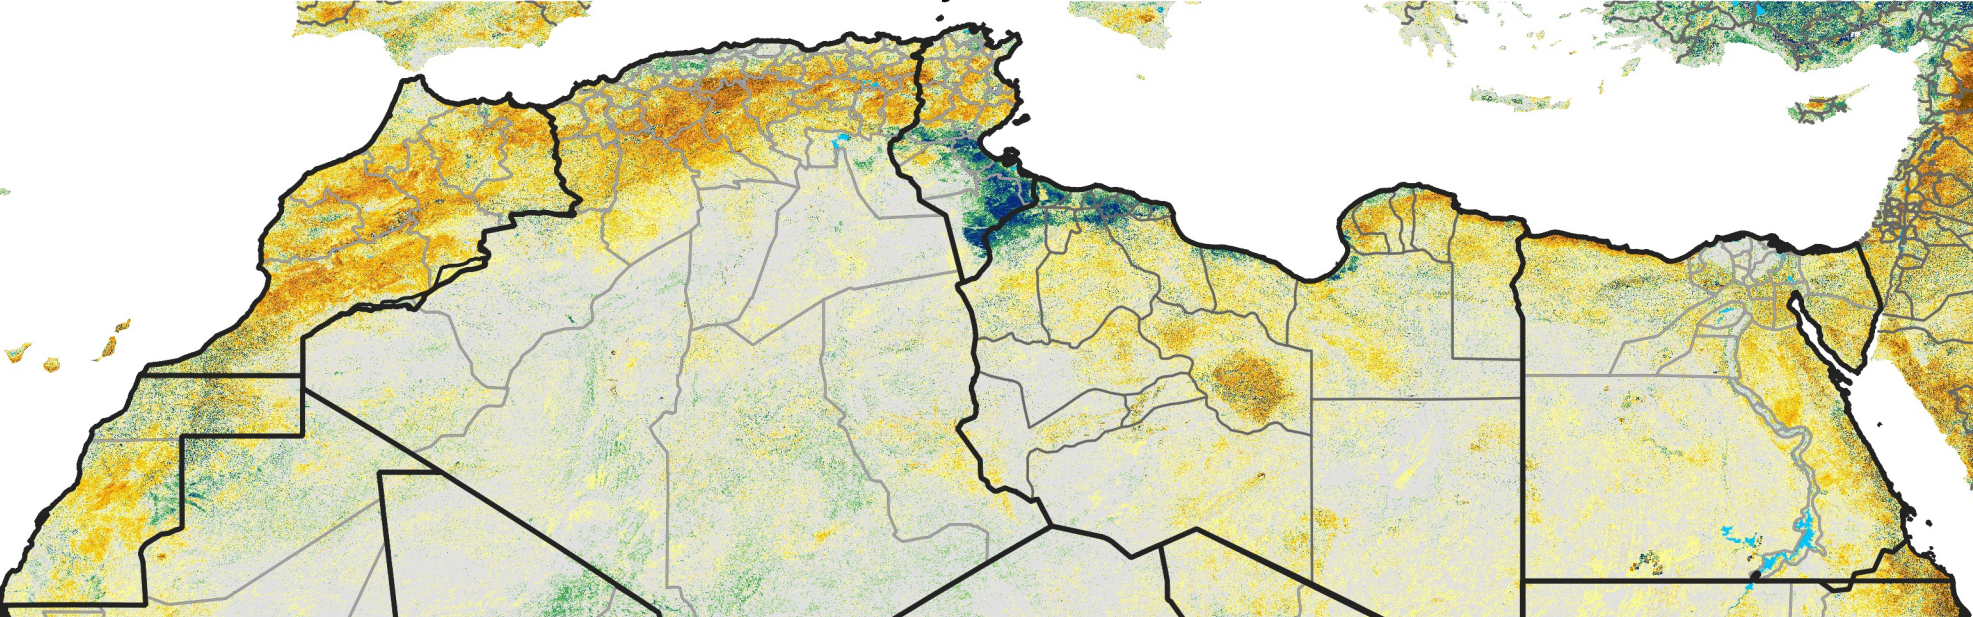

North Africa Percent of Mean NDVI

2018 / Mean (2012 - 2021)

Period 04 / Jan 11 - 20, 2018

Percent of Normal