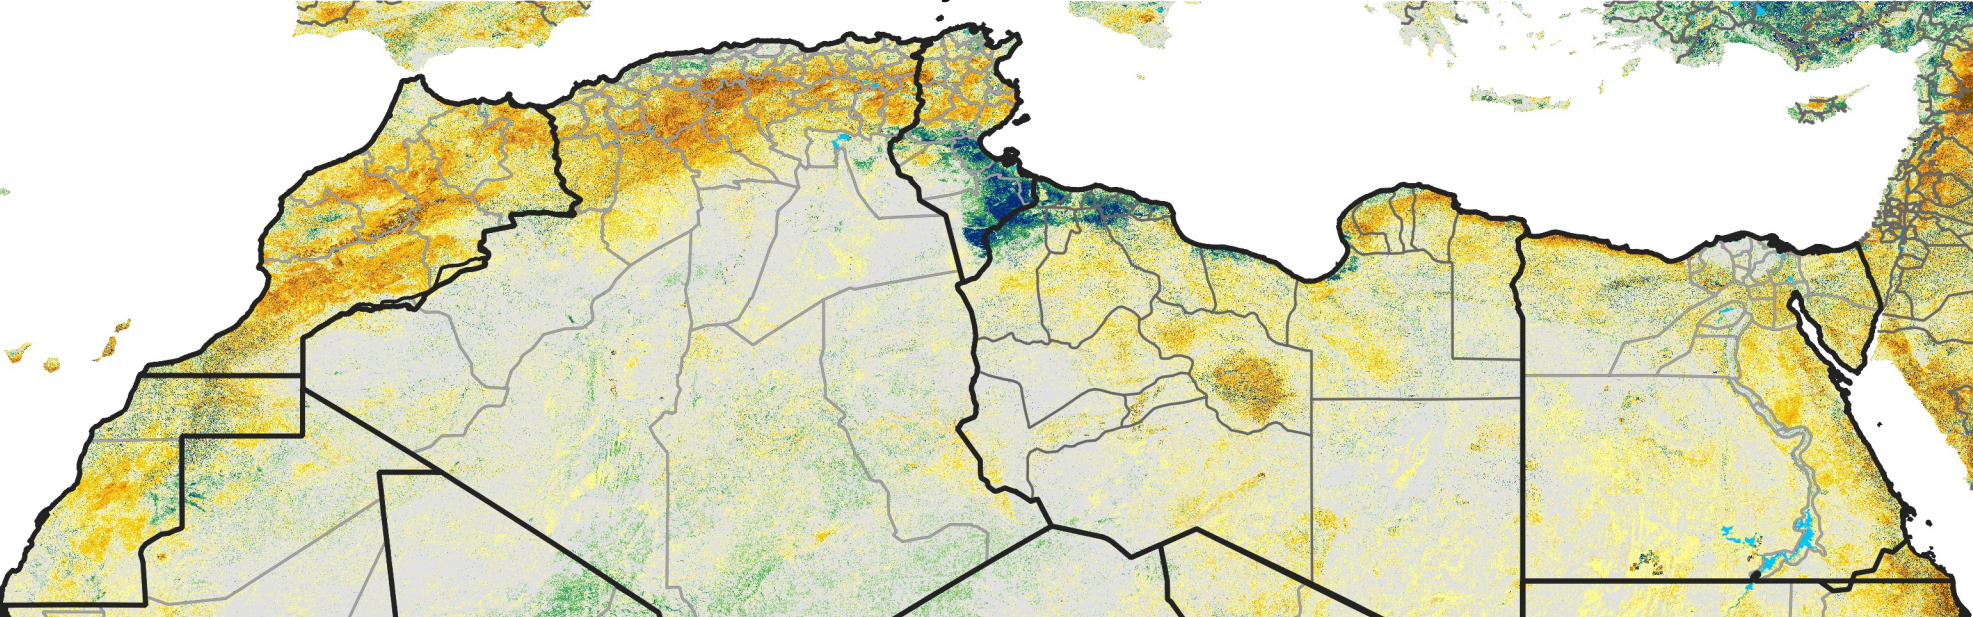

North Africa Percent of Mean NDVI

2018 / Mean (2012 - 2021)

Period 05 / Jan 16 - 25, 2018

Percent of Normal