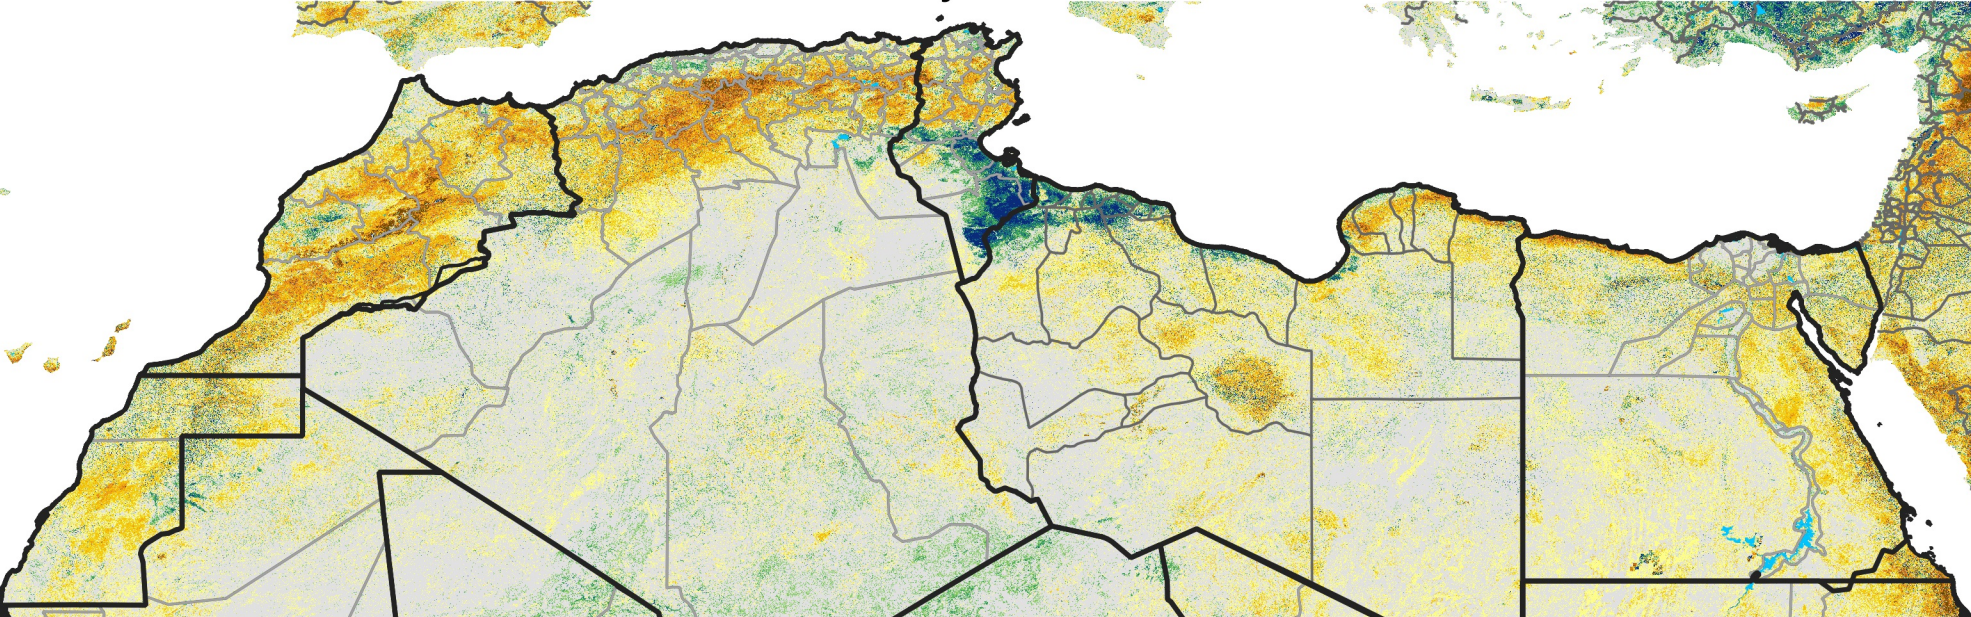

North Africa Percent of Mean NDVI

2018 / Mean (2012 - 2021)

Period 06 / Jan 21 - 31, 2018

Percent of Normal