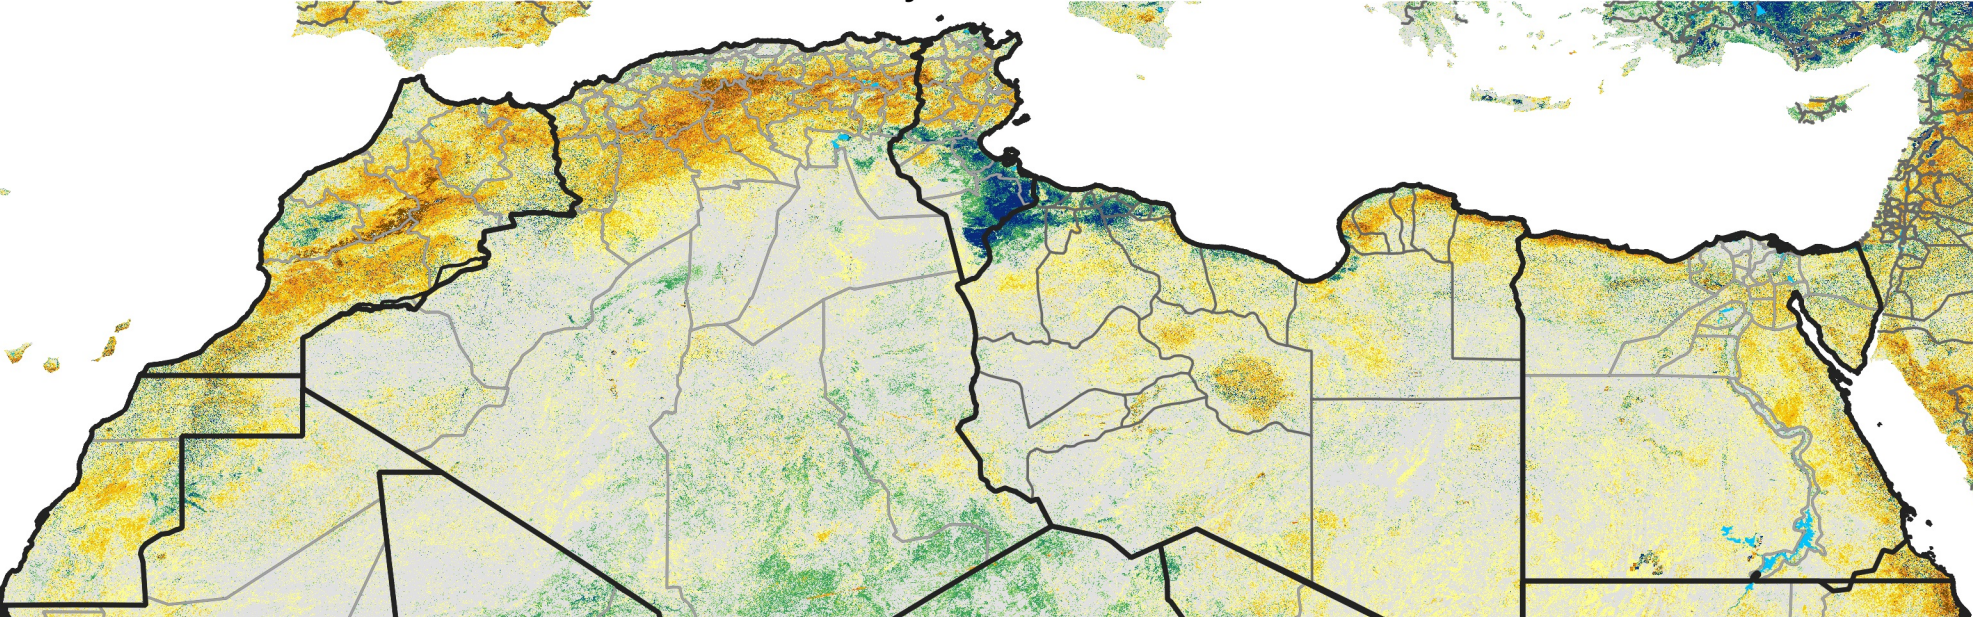

North Africa Percent of Mean NDVI

2018 / Mean (2012 - 2021)
Period 07 / Jan 26 - Feb 05, 2018

Percent of Normal