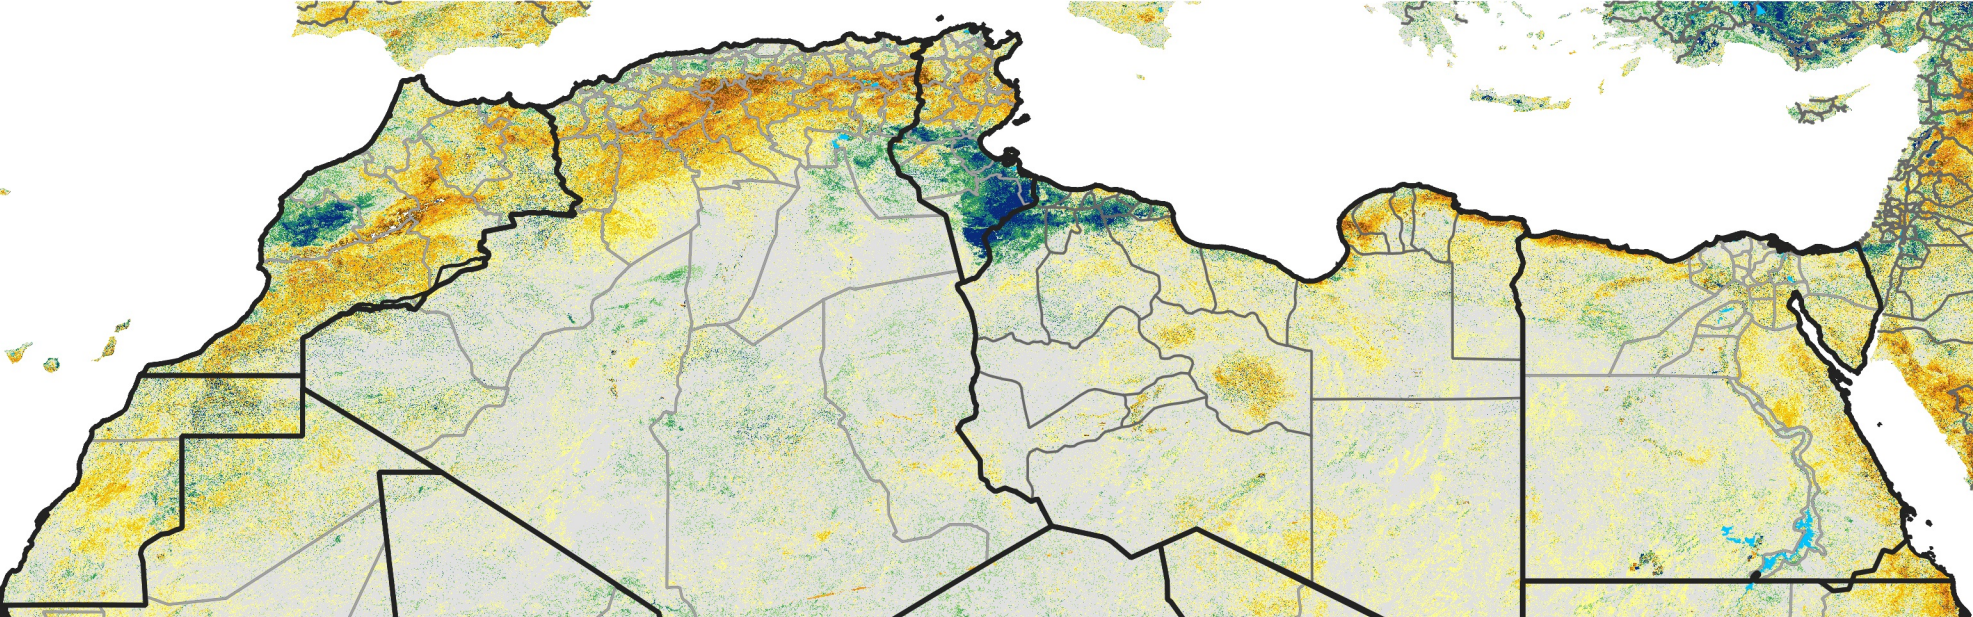

North Africa Percent of Mean NDVI

2018 / Mean (2012 - 2021)
Period 11 / Feb 16 - 25, 2018

Percent of Normal