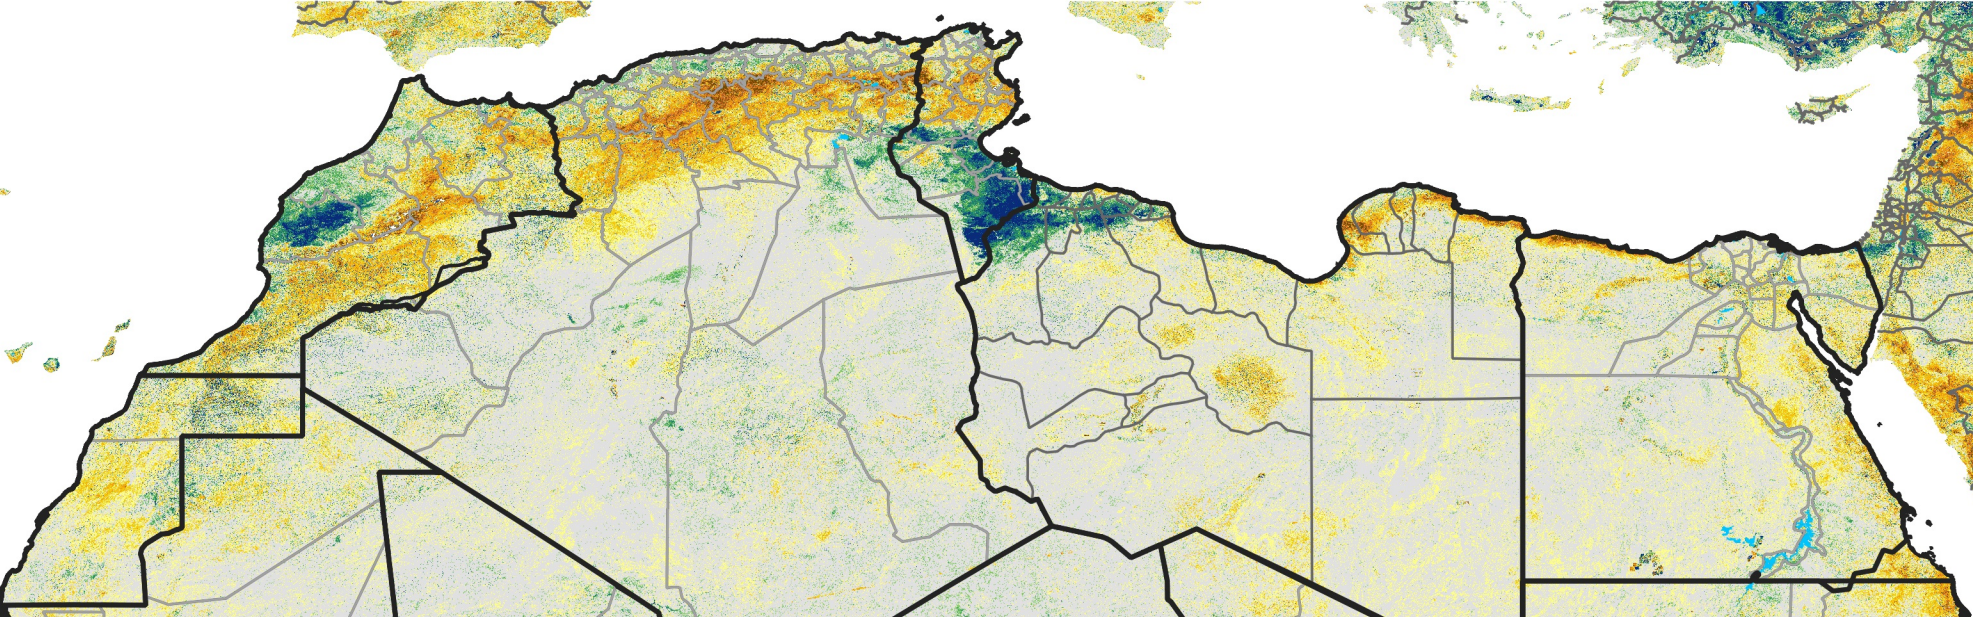

North Africa Percent of Mean NDVI

2018 / Mean (2012 - 2021)
Period 12 / Feb 21 - 28, 2018

Percent of Normal