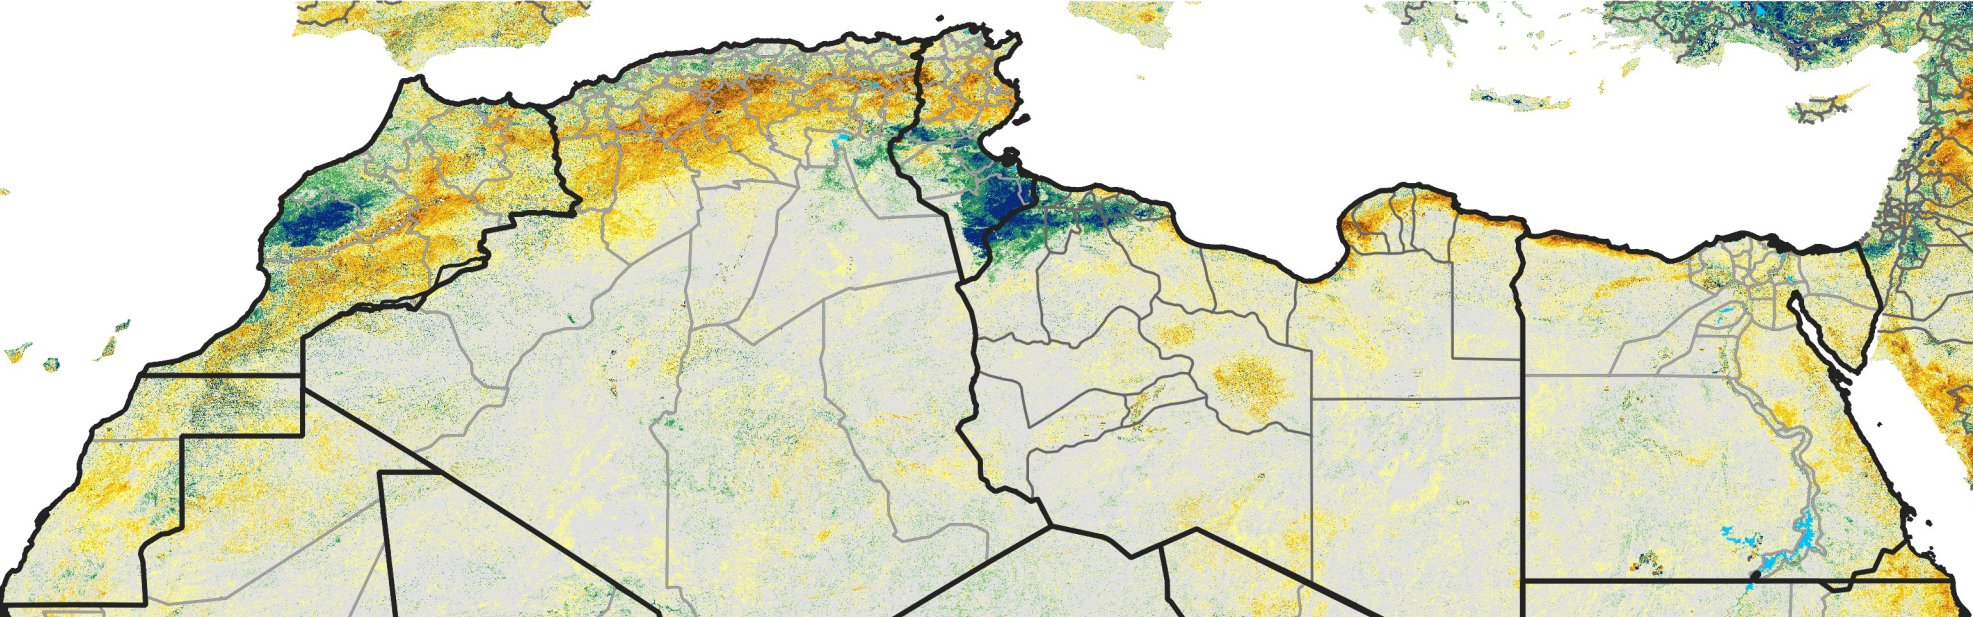

North Africa Percent of Mean NDVI

2018 / Mean (2012 - 2021)
Period 13 / Feb 26 - Mar 05, 2018

Percent of Normal