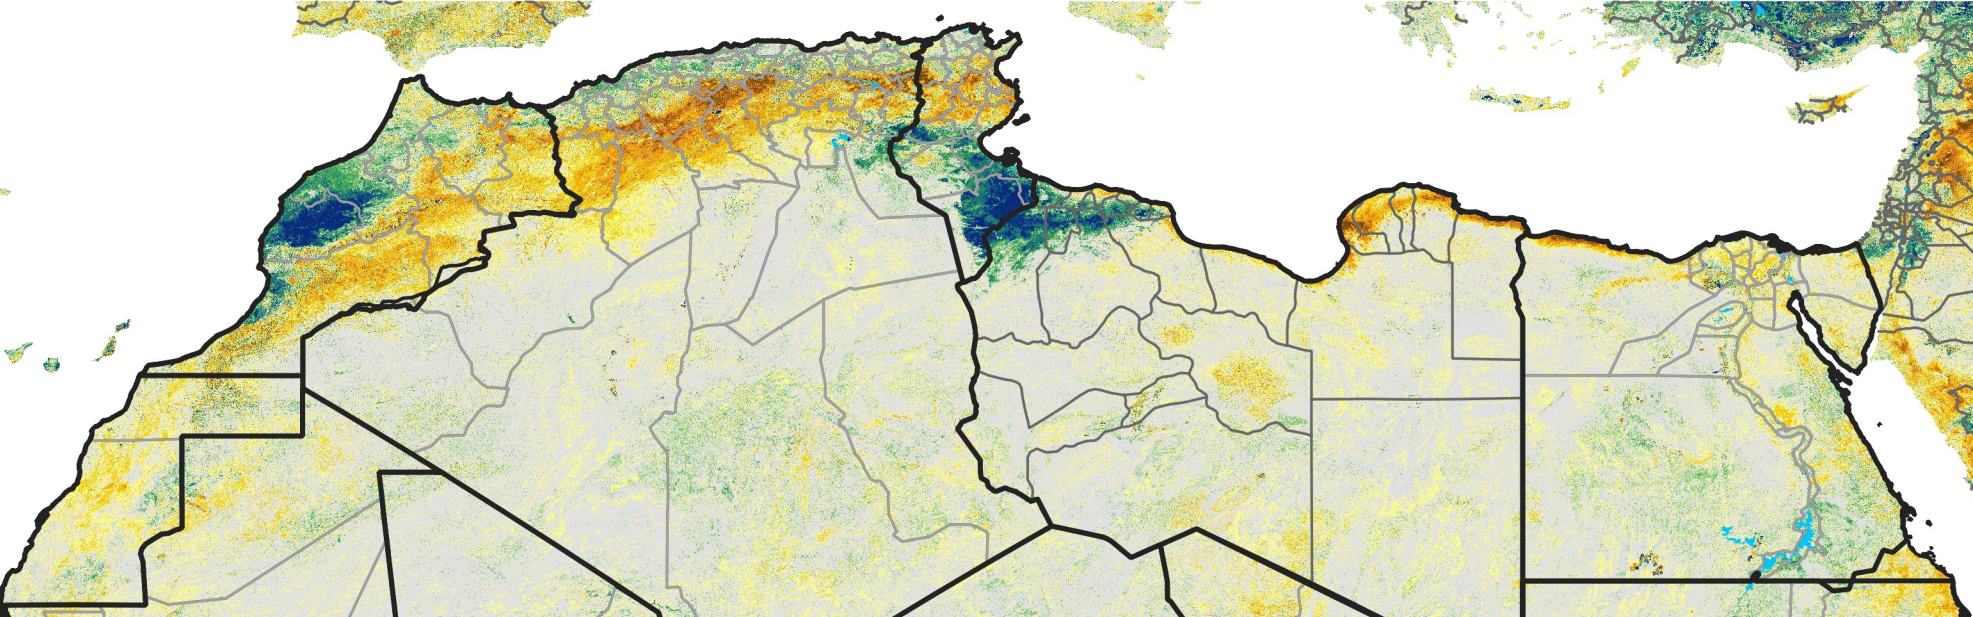

North Africa Percent of Mean NDVI

2018 / Mean (2012 - 2021)
Period 16 / Mar 11 - 20, 2018

Percent of Normal