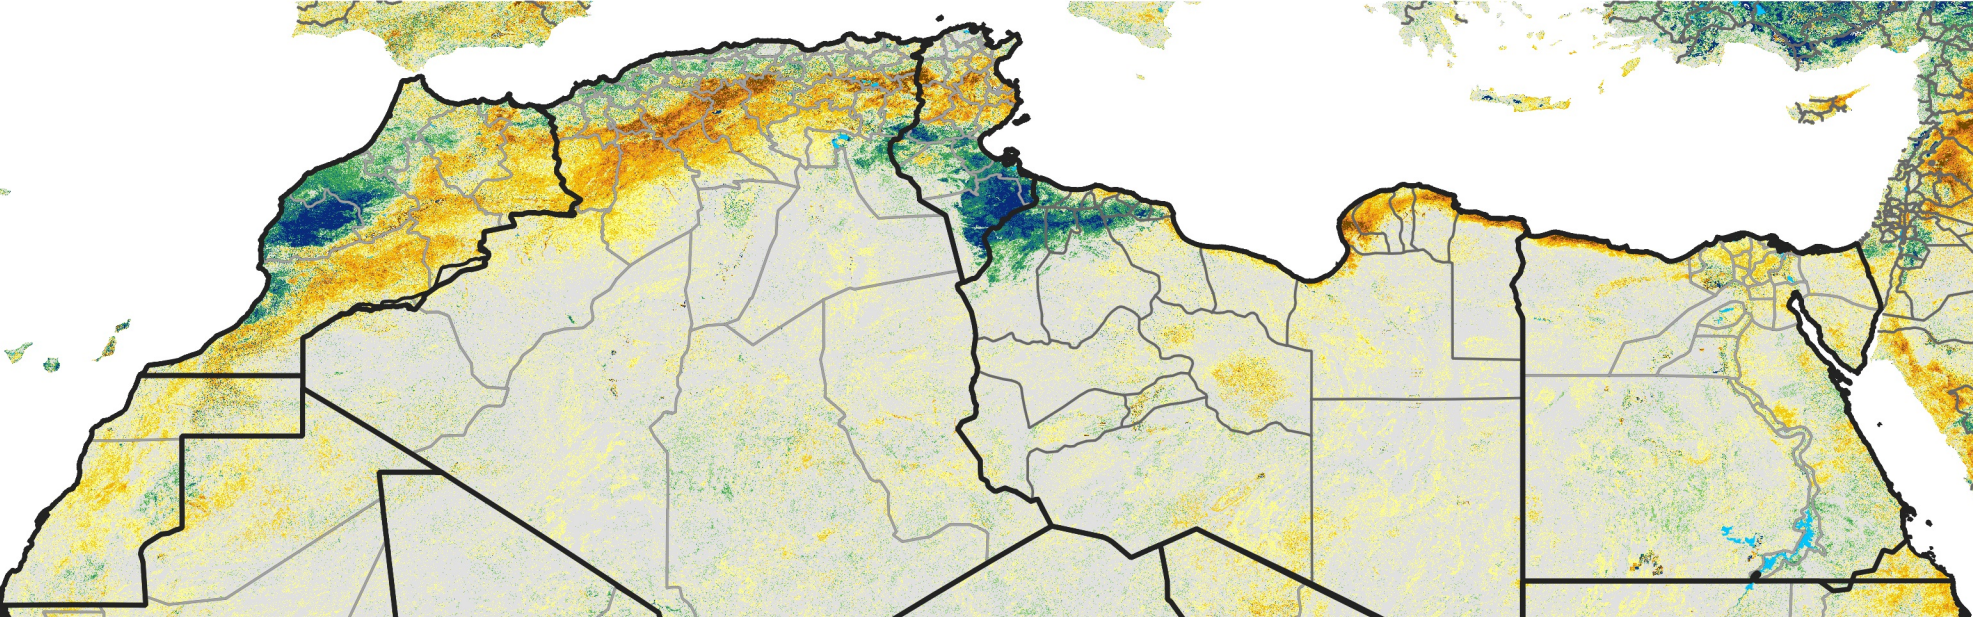

North Africa Percent of Mean NDVI

2018 / Mean (2012 - 2021)
Period 17 / Mar 16 - 25, 2018

Percent of Normal