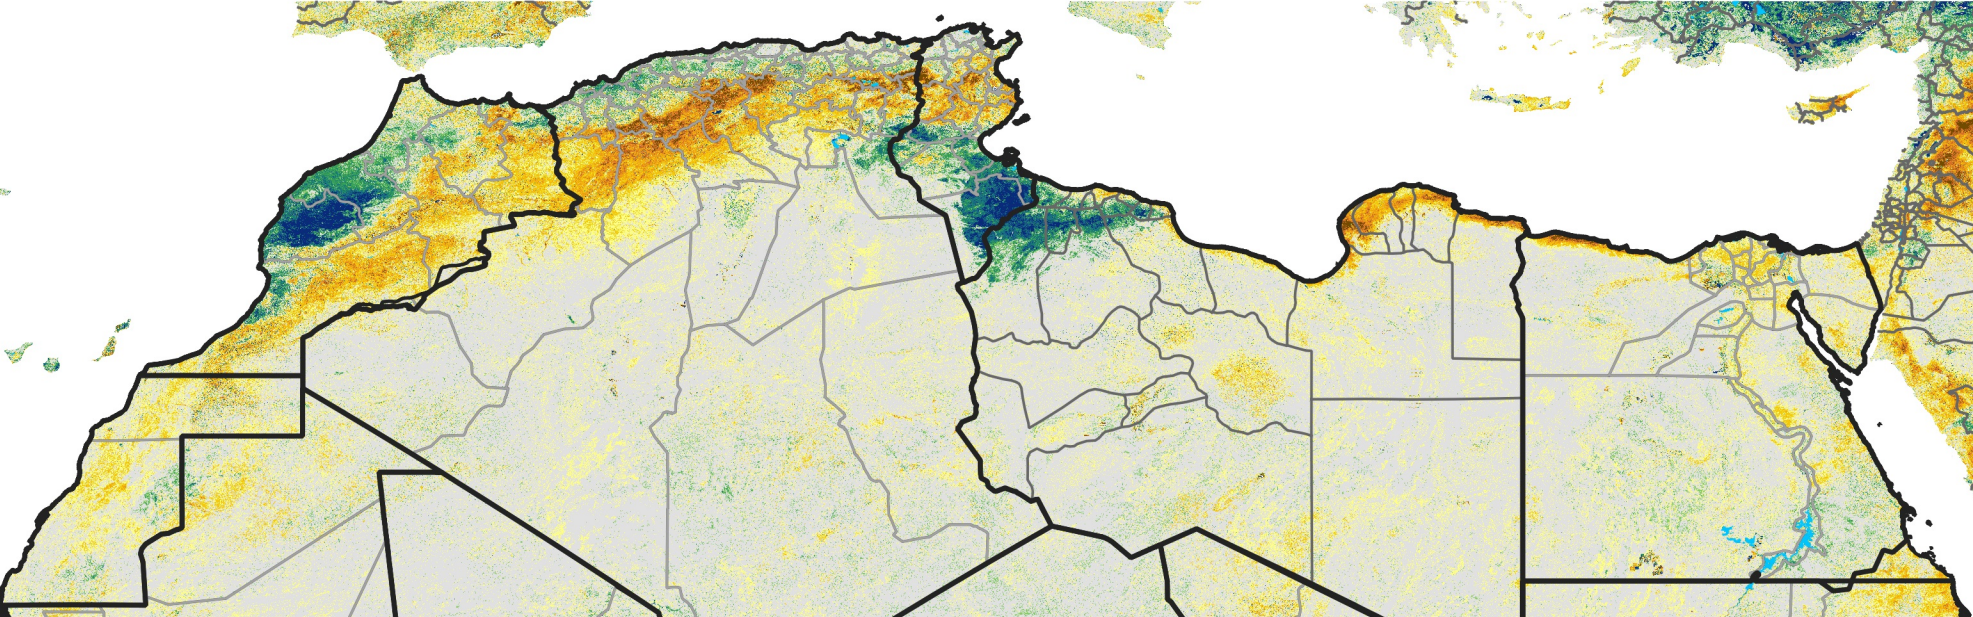

North Africa Percent of Mean NDVI

2018 / Mean (2012 - 2021)
Period 18 / Mar 21 - 31, 2018

Percent of Normal