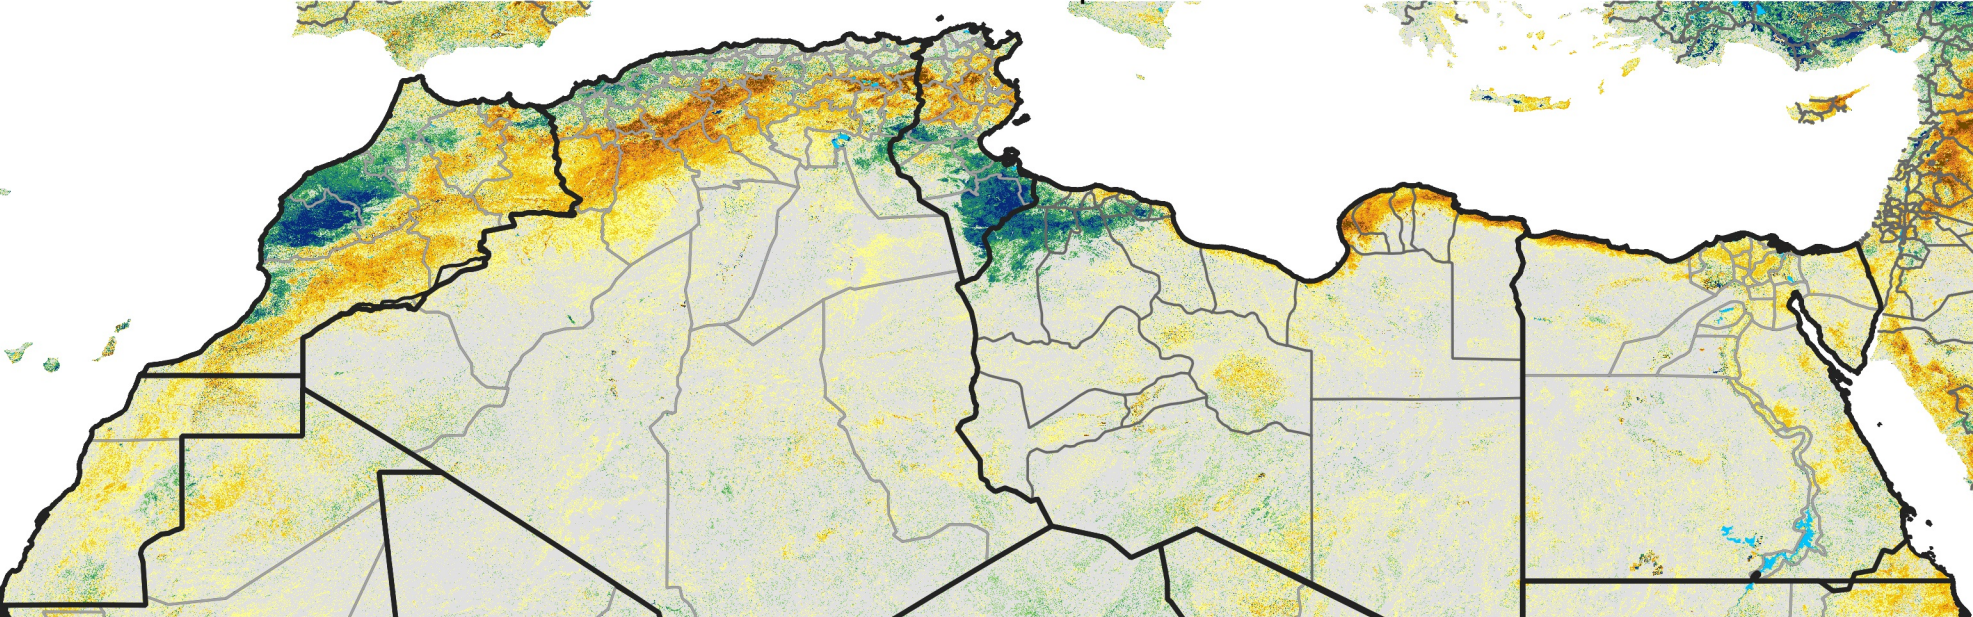

North Africa Percent of Mean NDVI

2018 / Mean (2012 - 2021)
Period 19 / Mar 26 - Apr 05, 2018

Percent of Normal