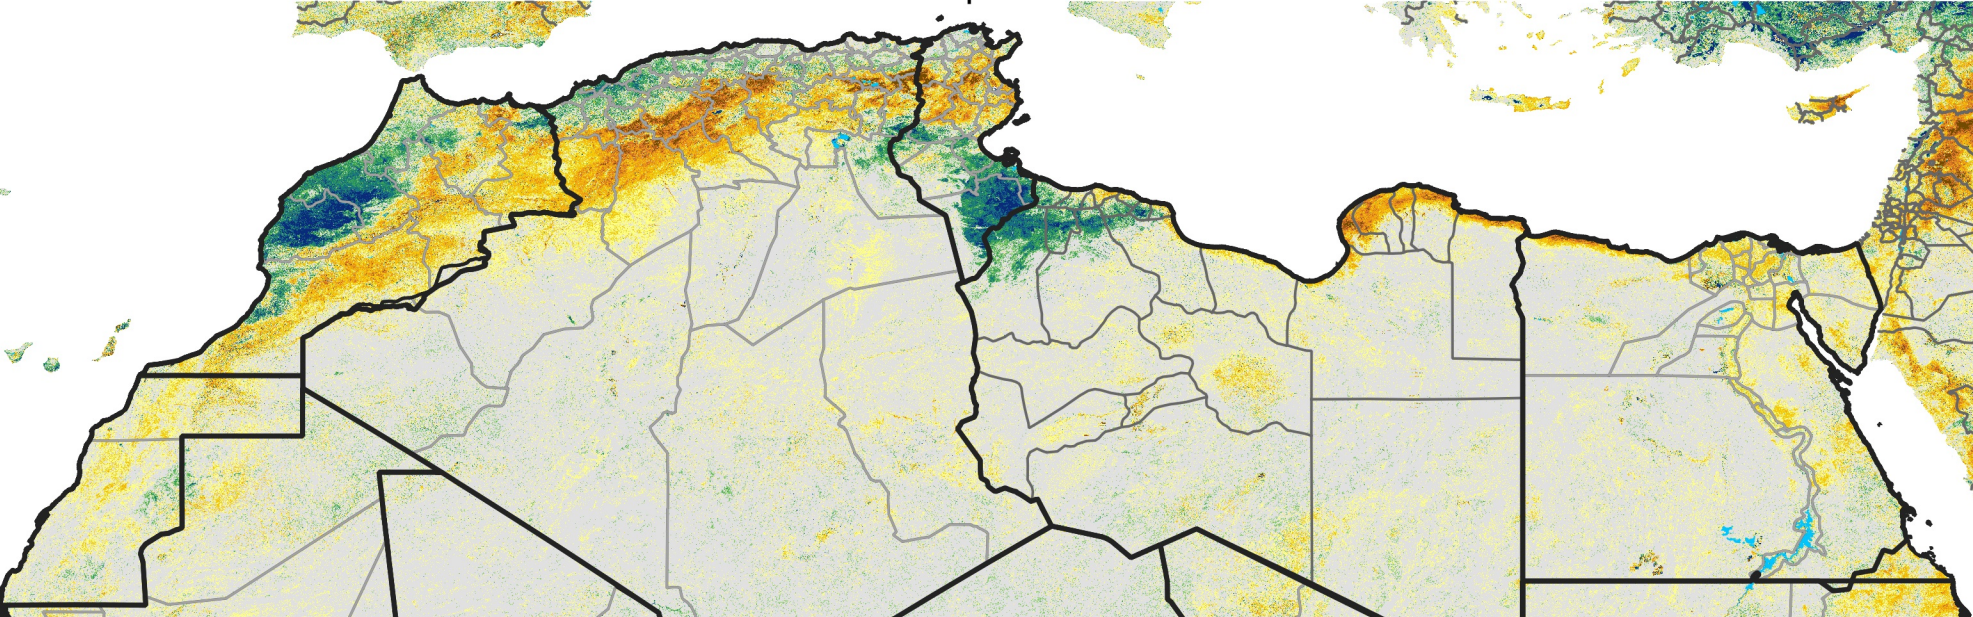

North Africa Percent of Mean NDVI

2018 / Mean (2012 - 2021)
Period 20 / Apr 01 - 10, 2018

Percent of Normal