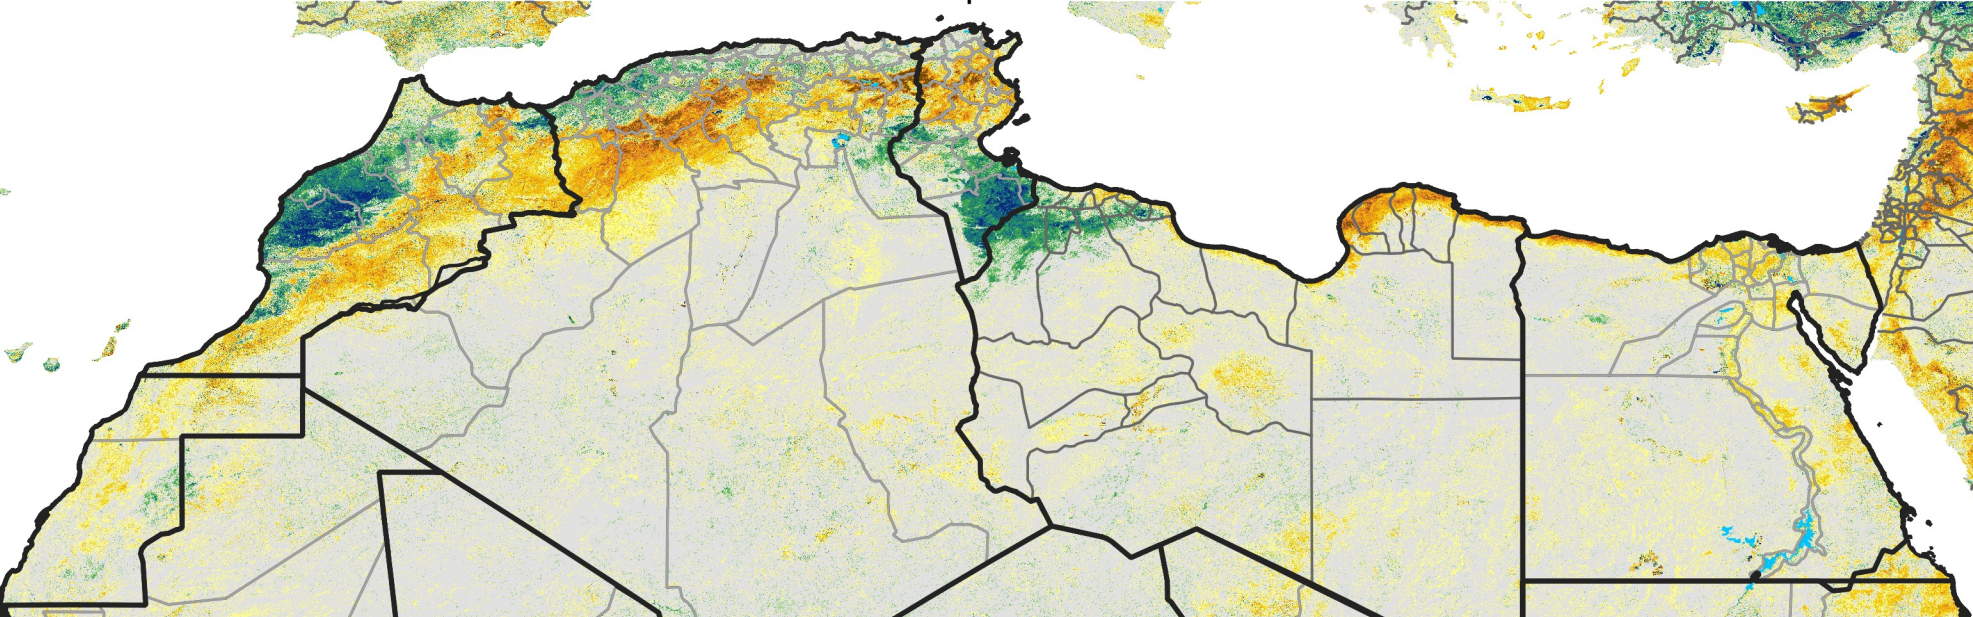

North Africa Percent of Mean NDVI

2018 / Mean (2012 - 2021)
Period 21 / Apr 06 - 15, 2018

Percent of Normal