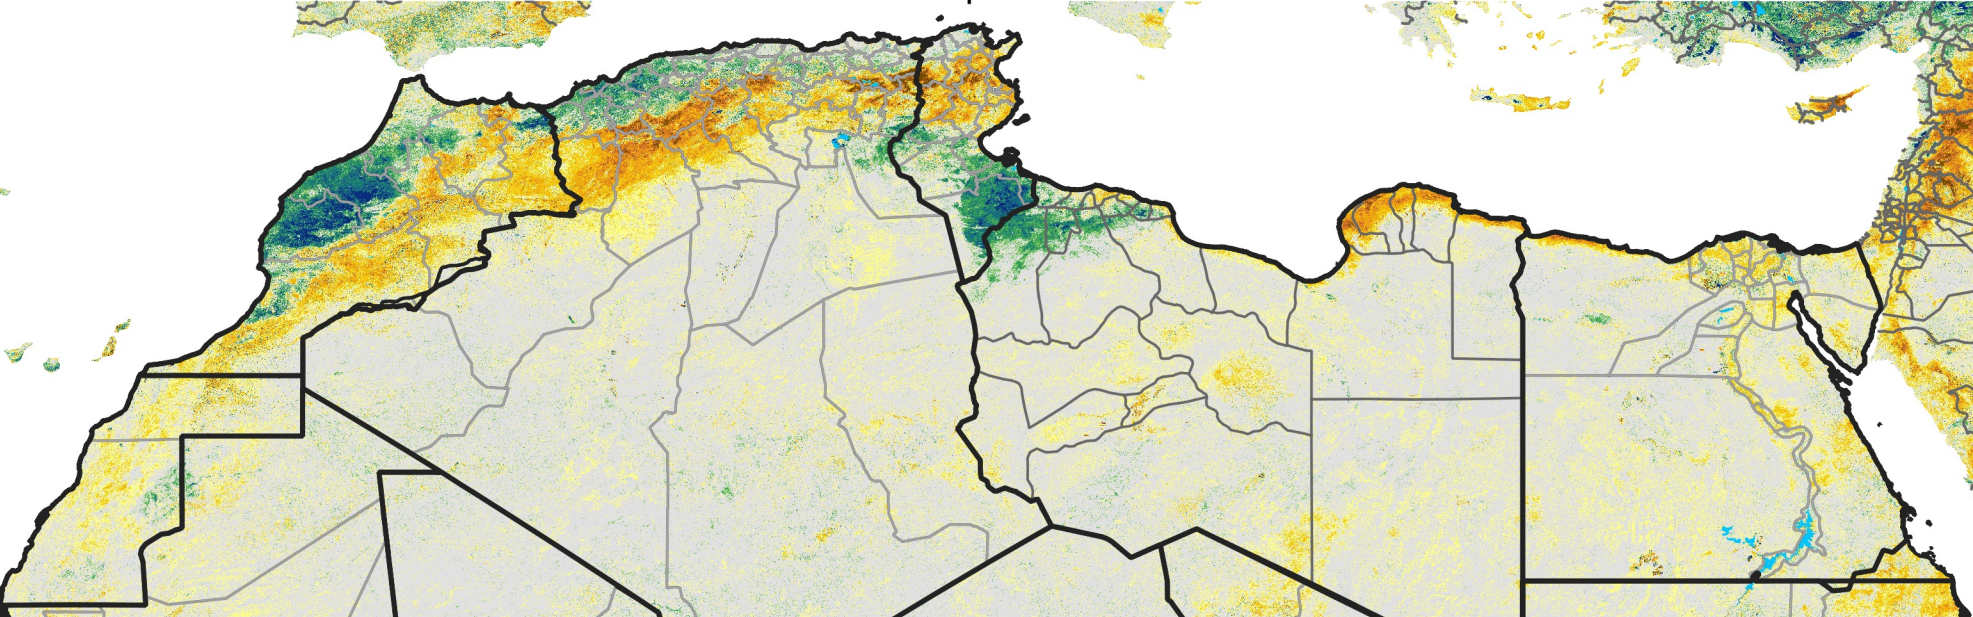

North Africa Percent of Mean NDVI

2018 / Mean (2012 - 2021)
Period 22 / Apr 11 - 20, 2018

Percent of Normal