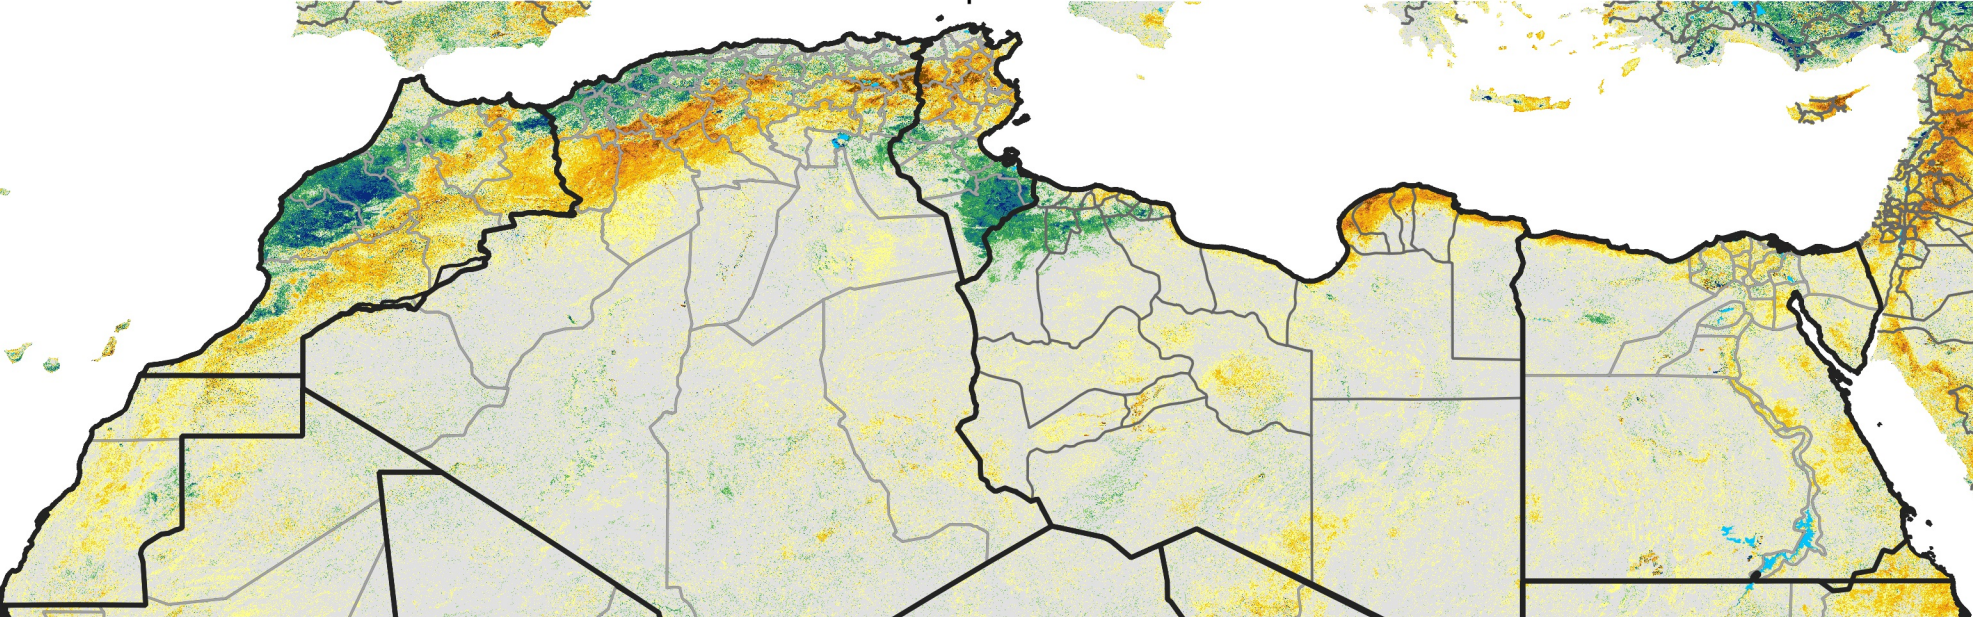

North Africa Percent of Mean NDVI

2018 / Mean (2012 - 2021)
Period 23 / Apr 16 - 25, 2018

Percent of Normal