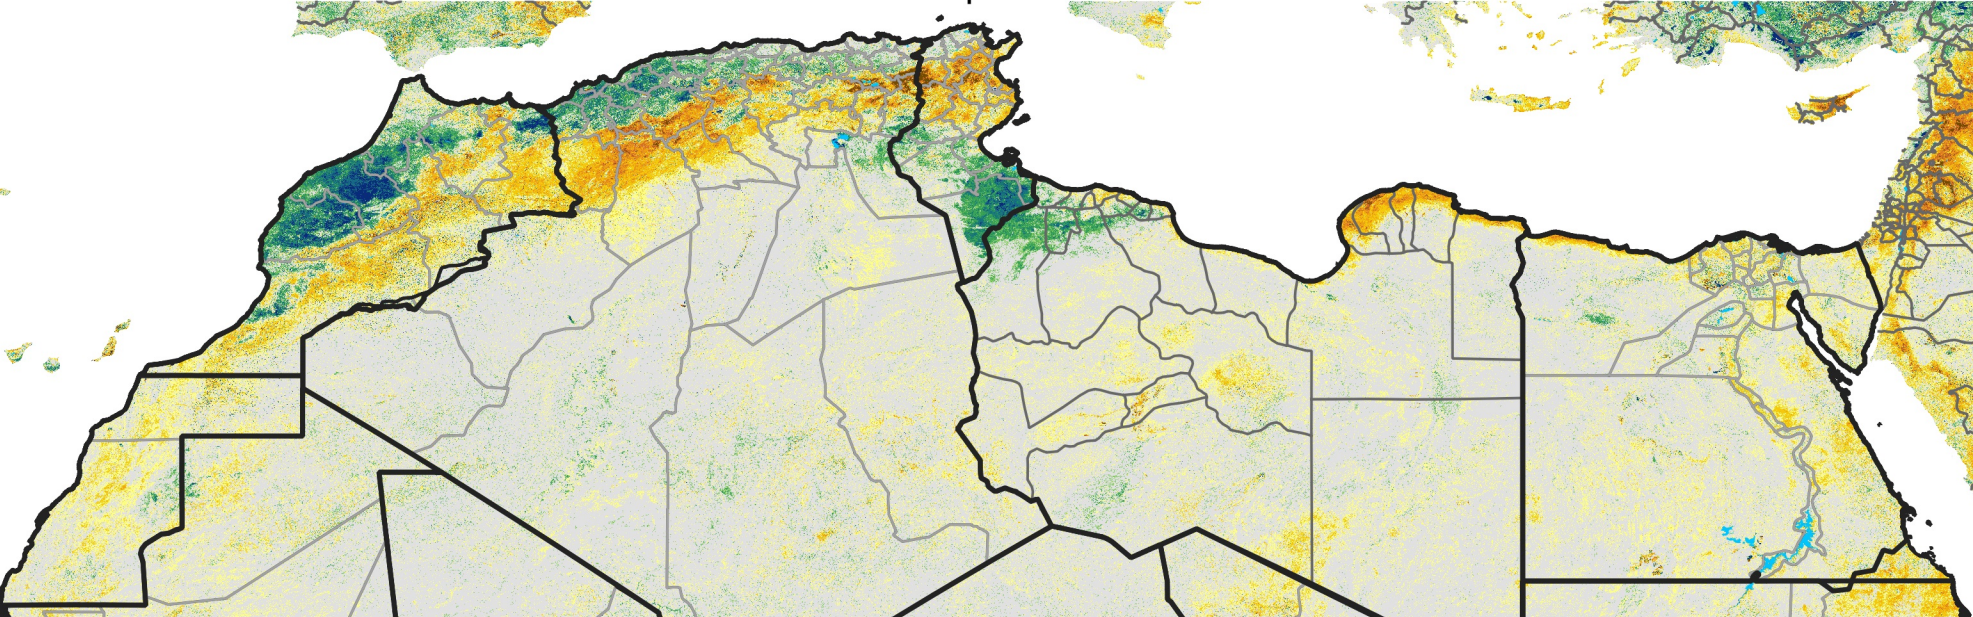

North Africa Percent of Mean NDVI

2018 / Mean (2012 - 2021)
Period 24 / Apr 21 - 30, 2018

Percent of Normal