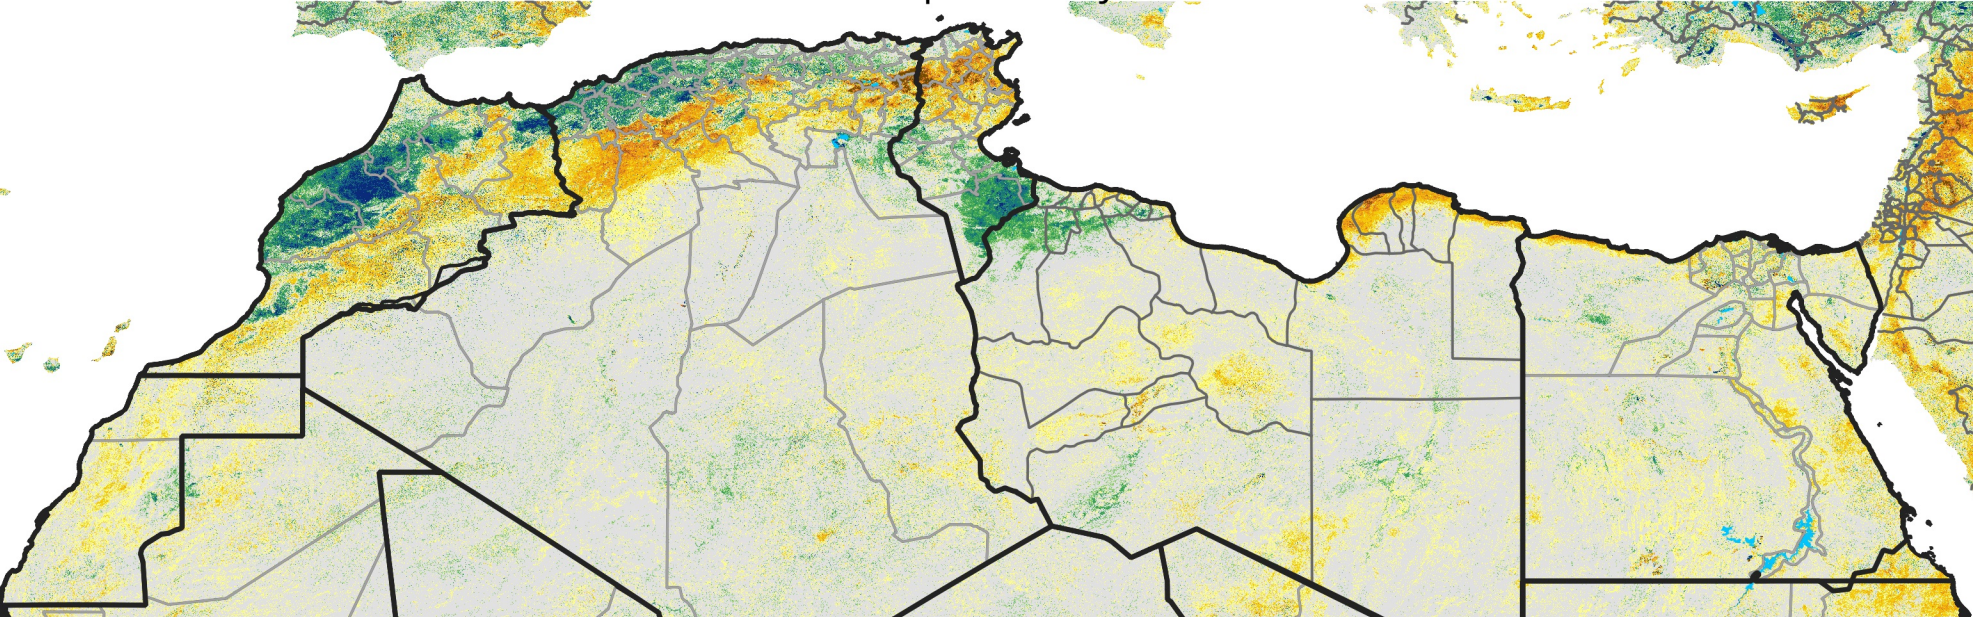

North Africa Percent of Mean NDVI

2018 / Mean (2012 - 2021)
Period 25 / Apr 26 - May 05, 2018

Percent of Normal