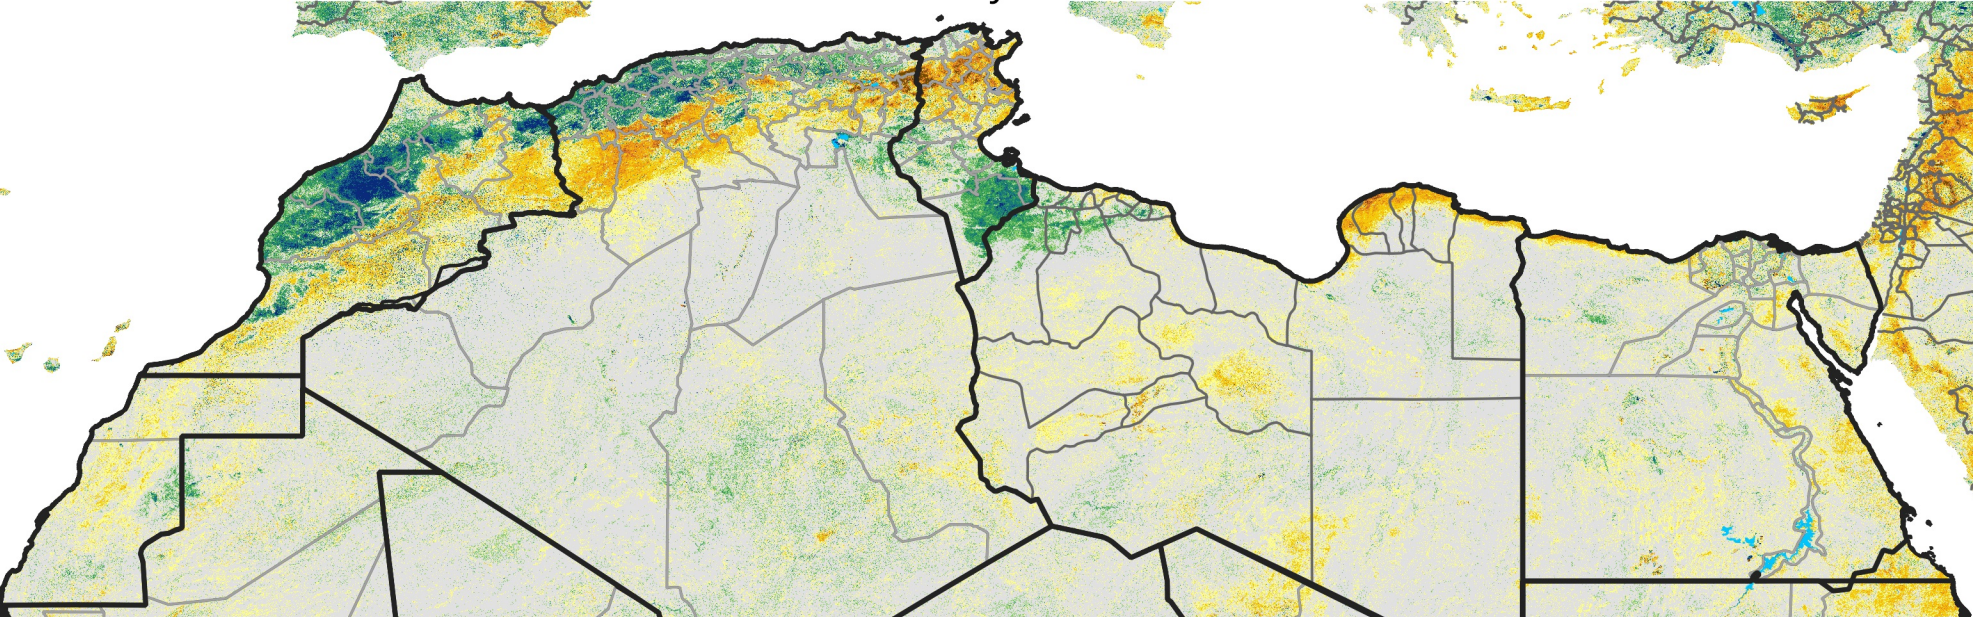

# North Africa Percent of Mean NDVI

2018 / Mean (2012 - 2021)  
Period 26 / May 01 - 10, 2018