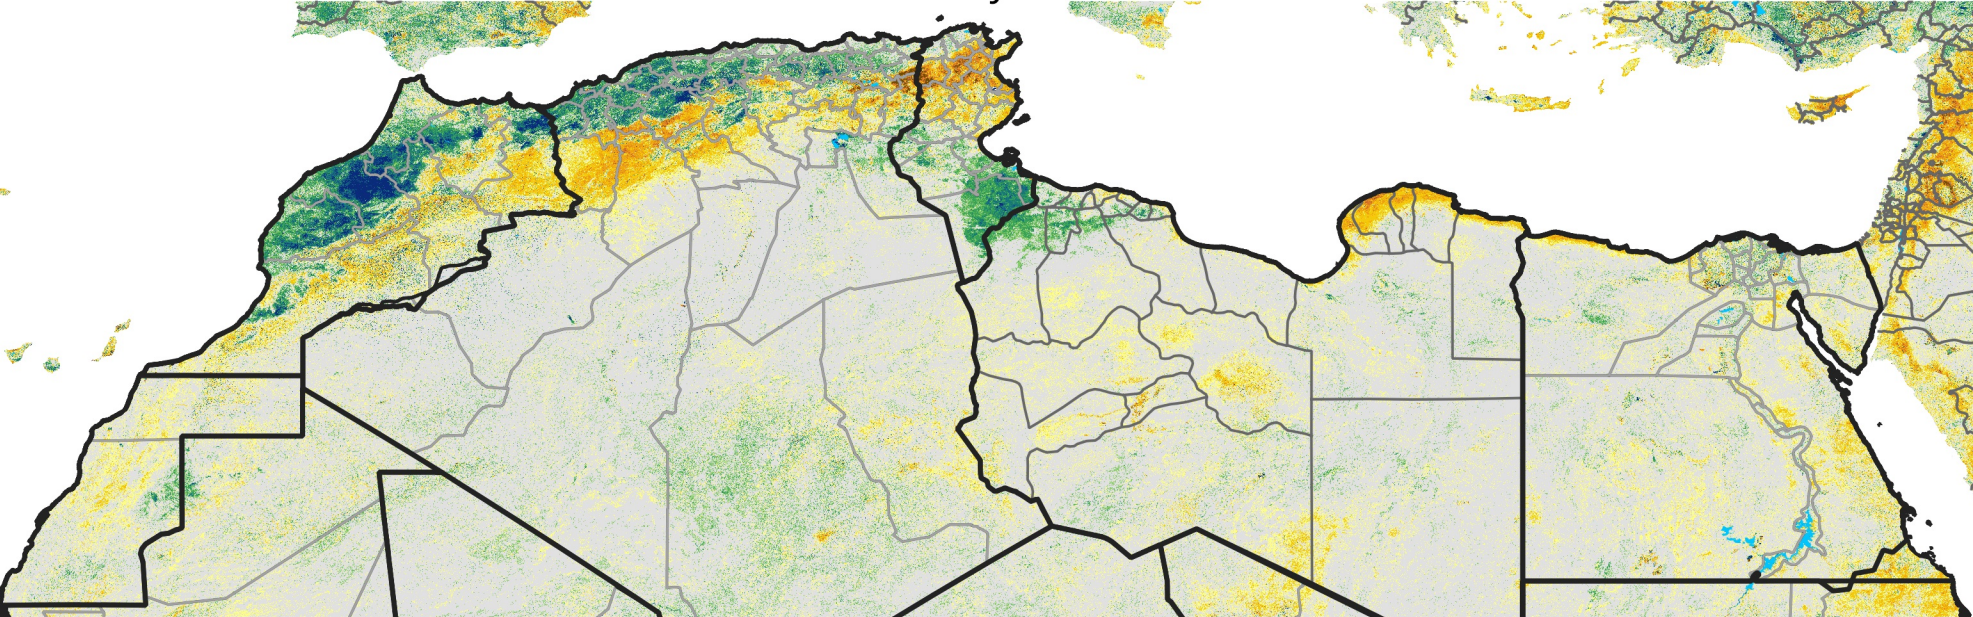

North Africa Percent of Mean NDVI

2018 / Mean (2012 - 2021)
Period 27 / May 06 - 15, 2018

Percent of Normal