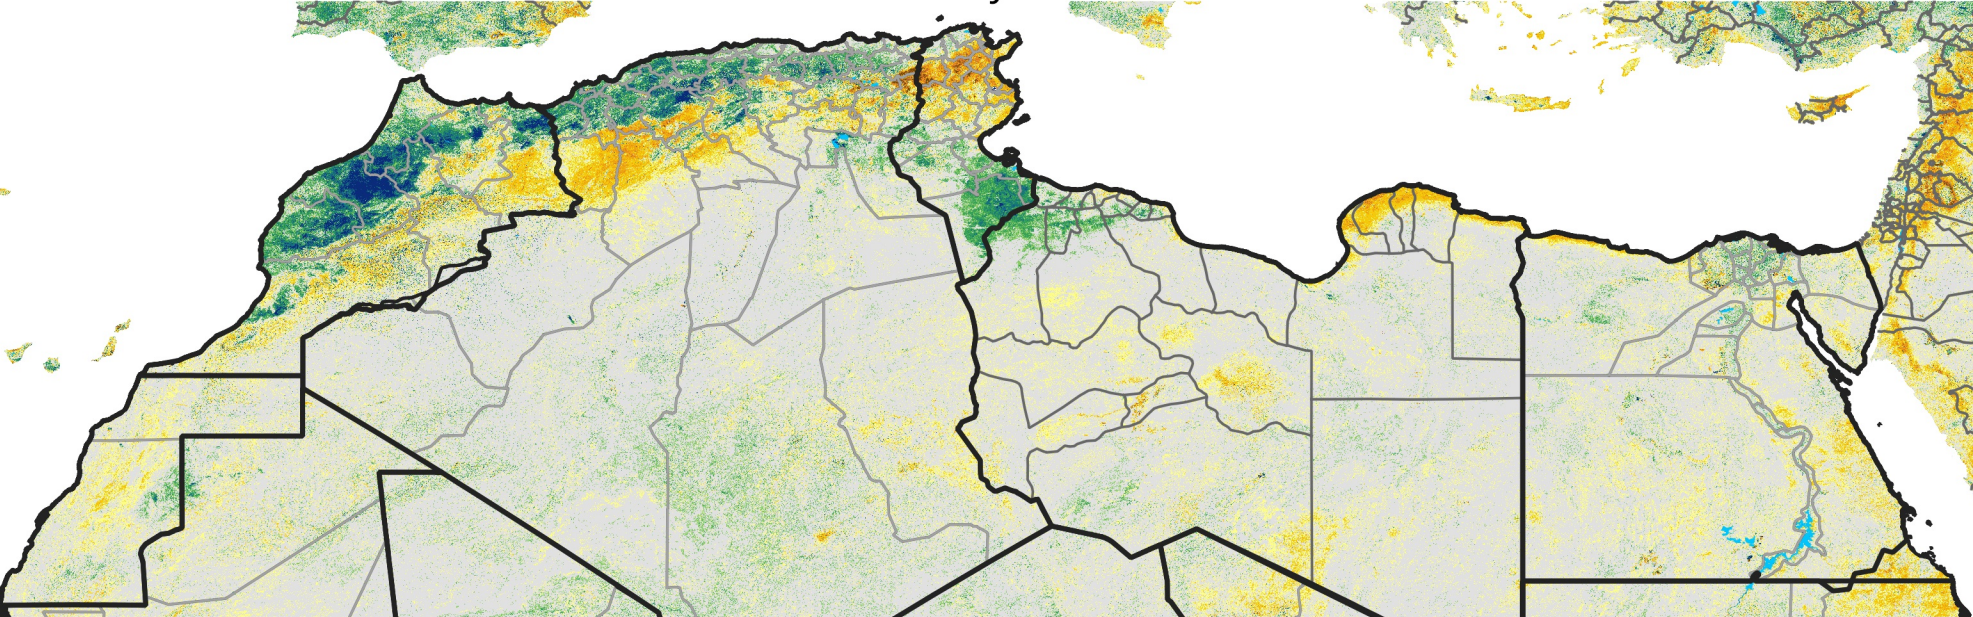

North Africa Percent of Mean NDVI

2018 / Mean (2012 - 2021)
Period 28 / May 11 - 20, 2018

Percent of Normal