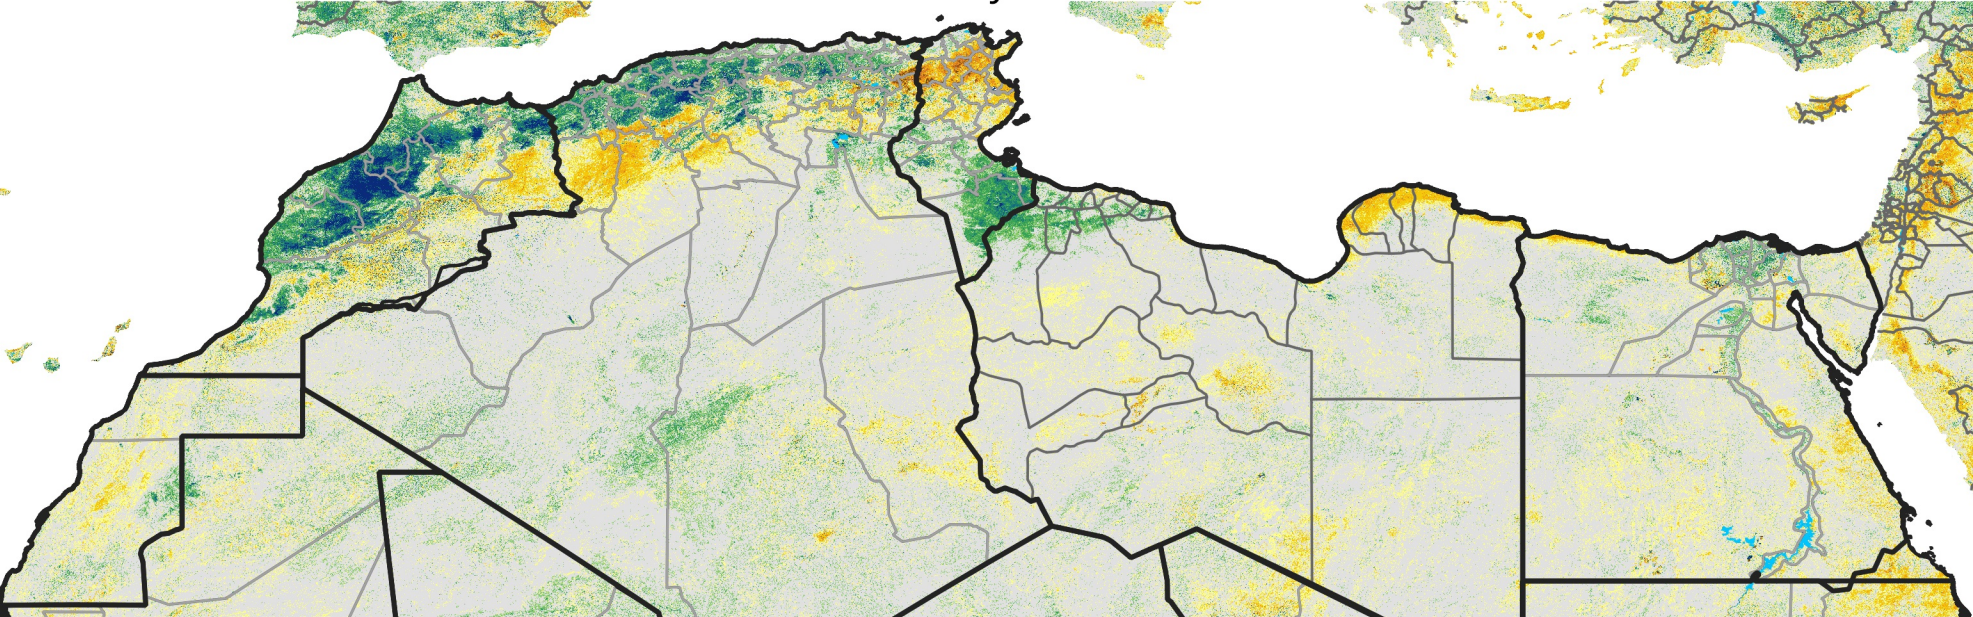

North Africa Percent of Mean NDVI

2018 / Mean (2012 - 2021)
Period 29 / May 16 - 25, 2018

Percent of Normal