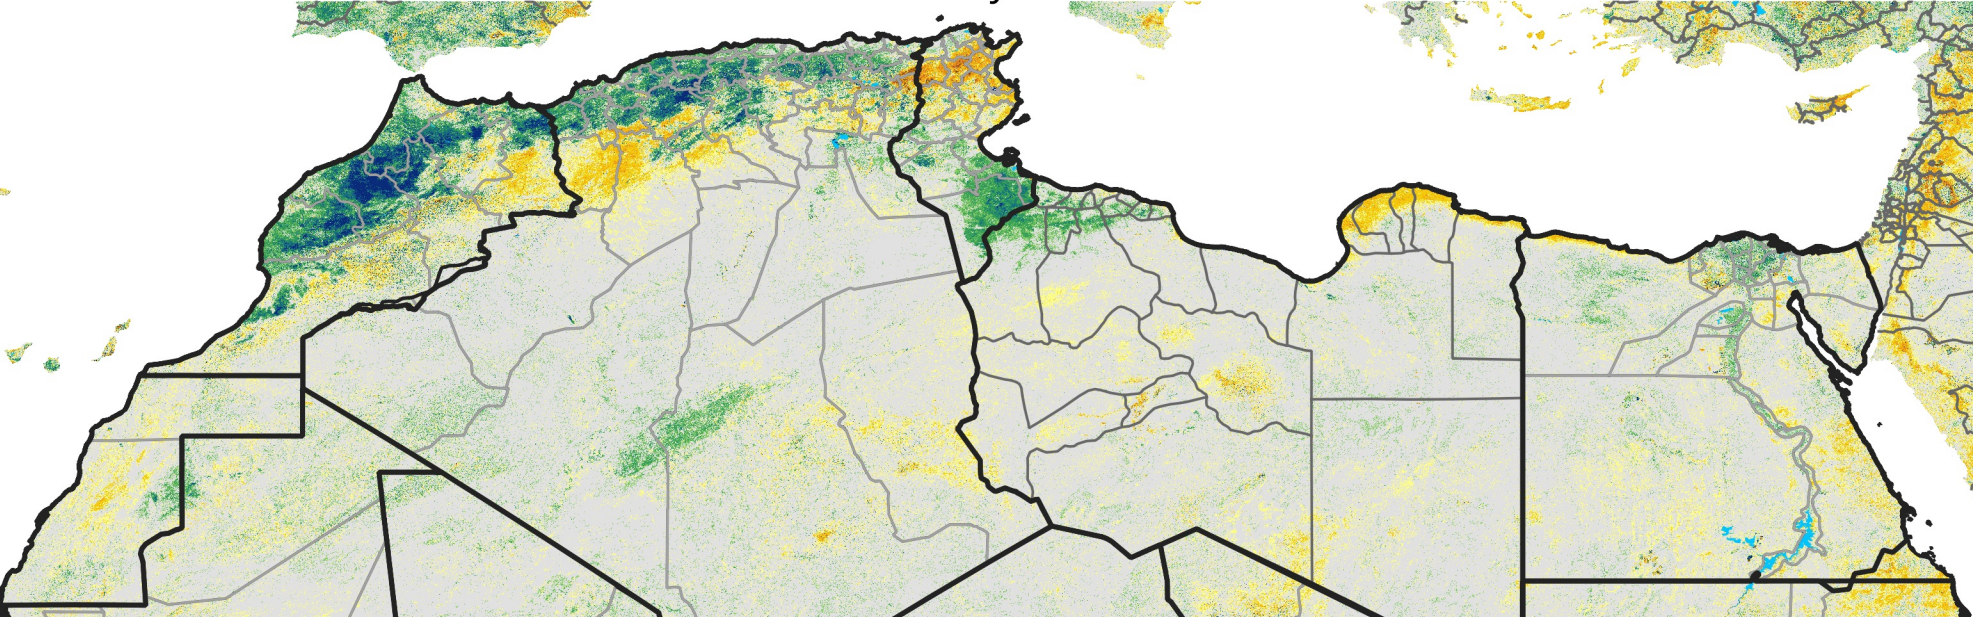

North Africa Percent of Mean NDVI

2018 / Mean (2012 - 2021)
Period 30 / May 21 - 31, 2018

Percent of Normal