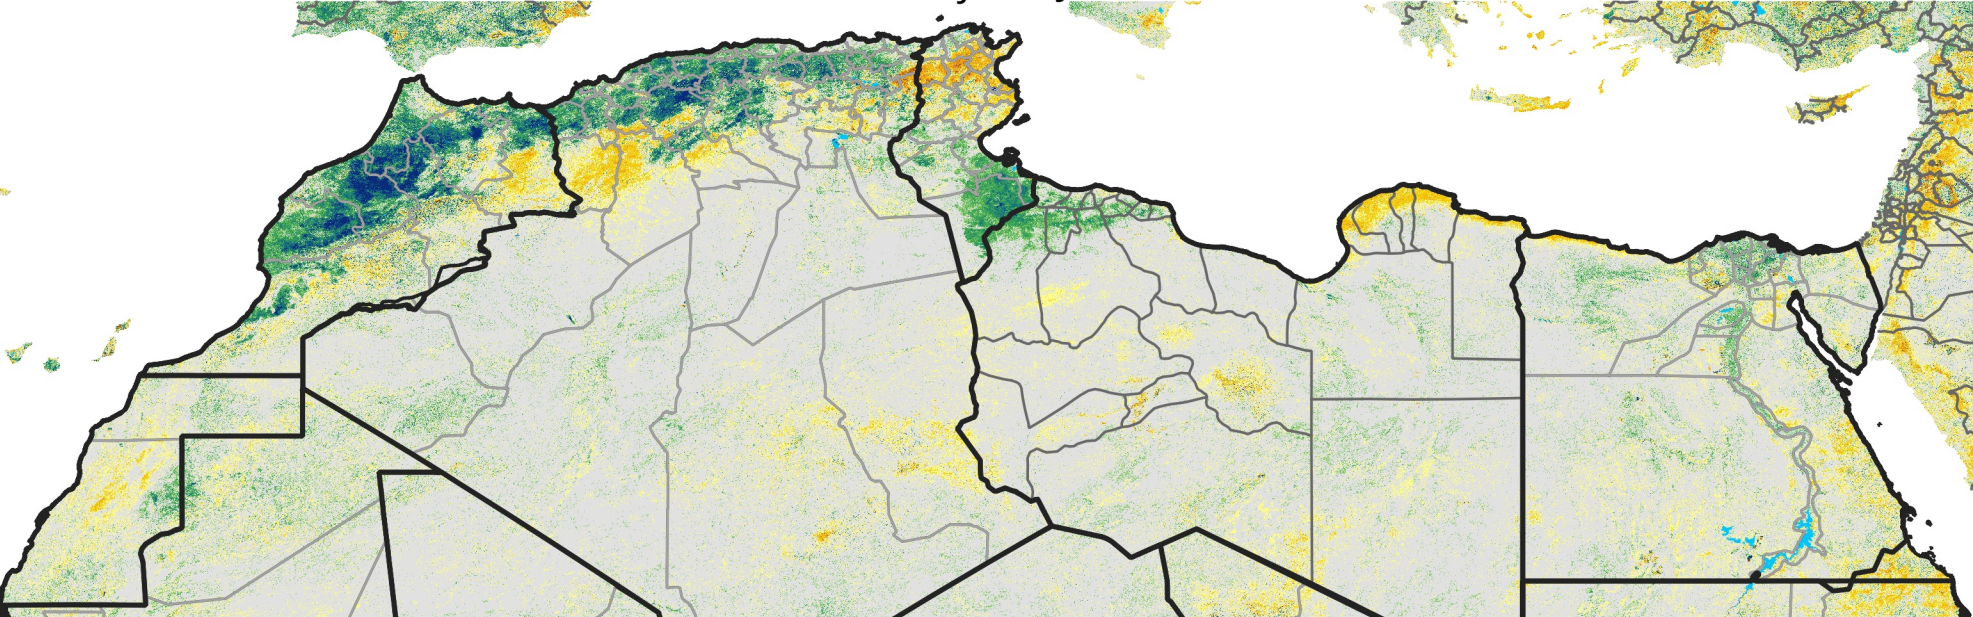

# North Africa Percent of Mean NDVI

2018 / Mean (2012 - 2021)  
Period 31 / May 26 - Jun 05, 2018