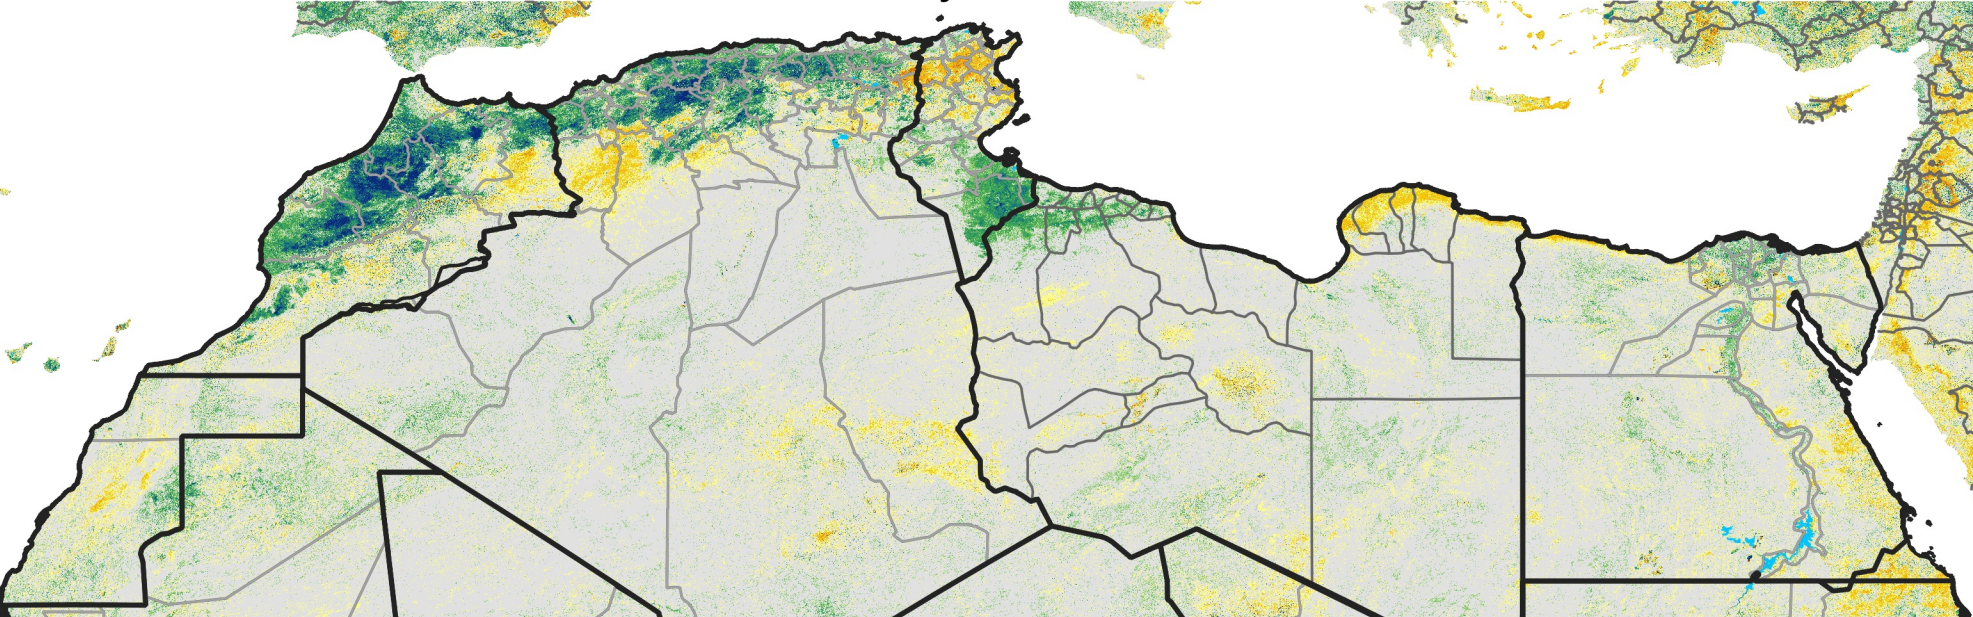

# North Africa Percent of Mean NDVI

2018 / Mean (2012 - 2021)

Period 32 / Jun 01 - 10, 2018