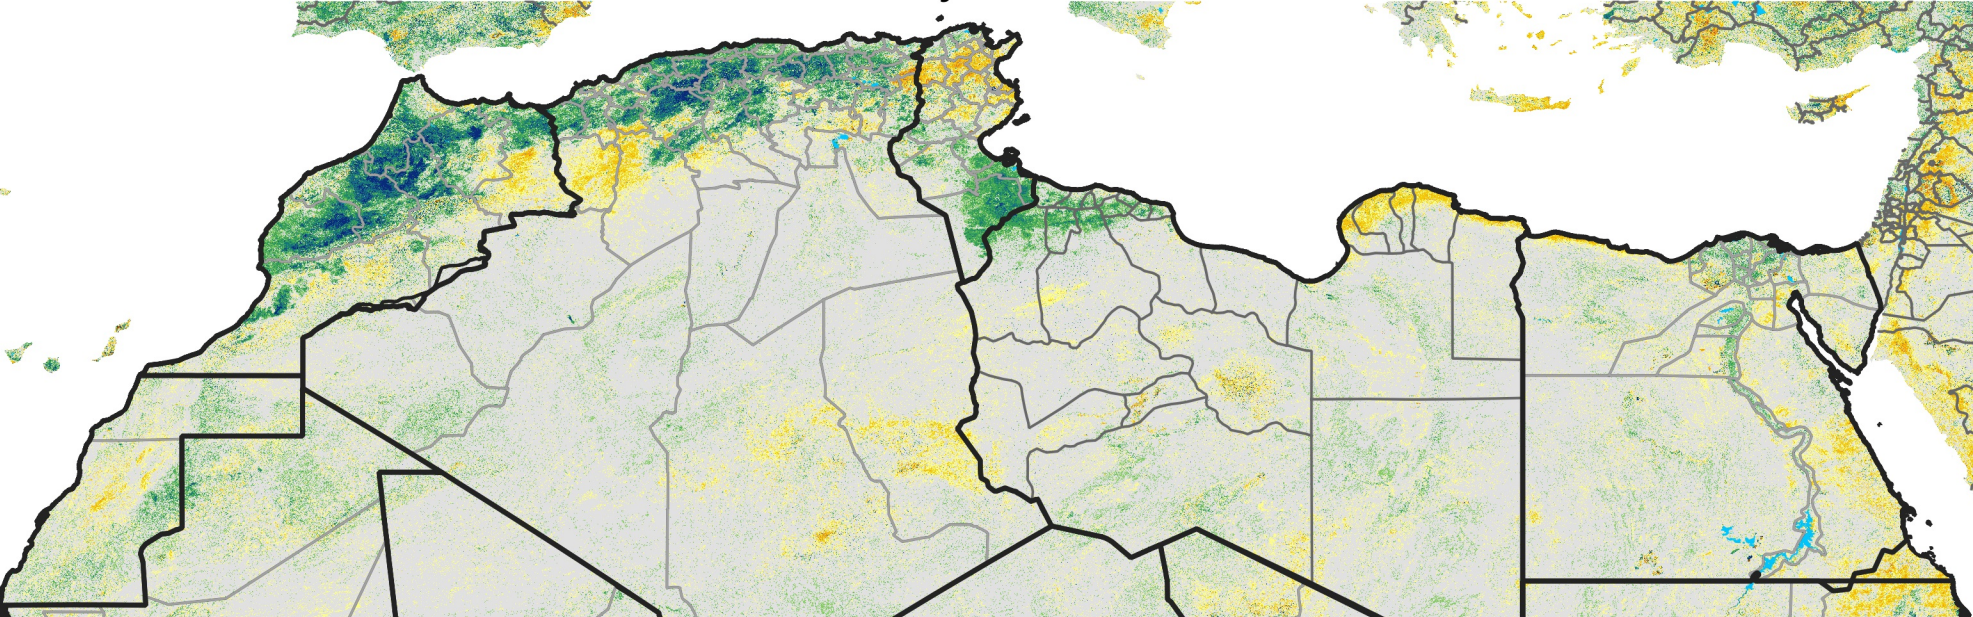

North Africa Percent of Mean NDVI

2018 / Mean (2012 - 2021)

Period 33 / Jun 06 - 15, 2018

Percent of Normal