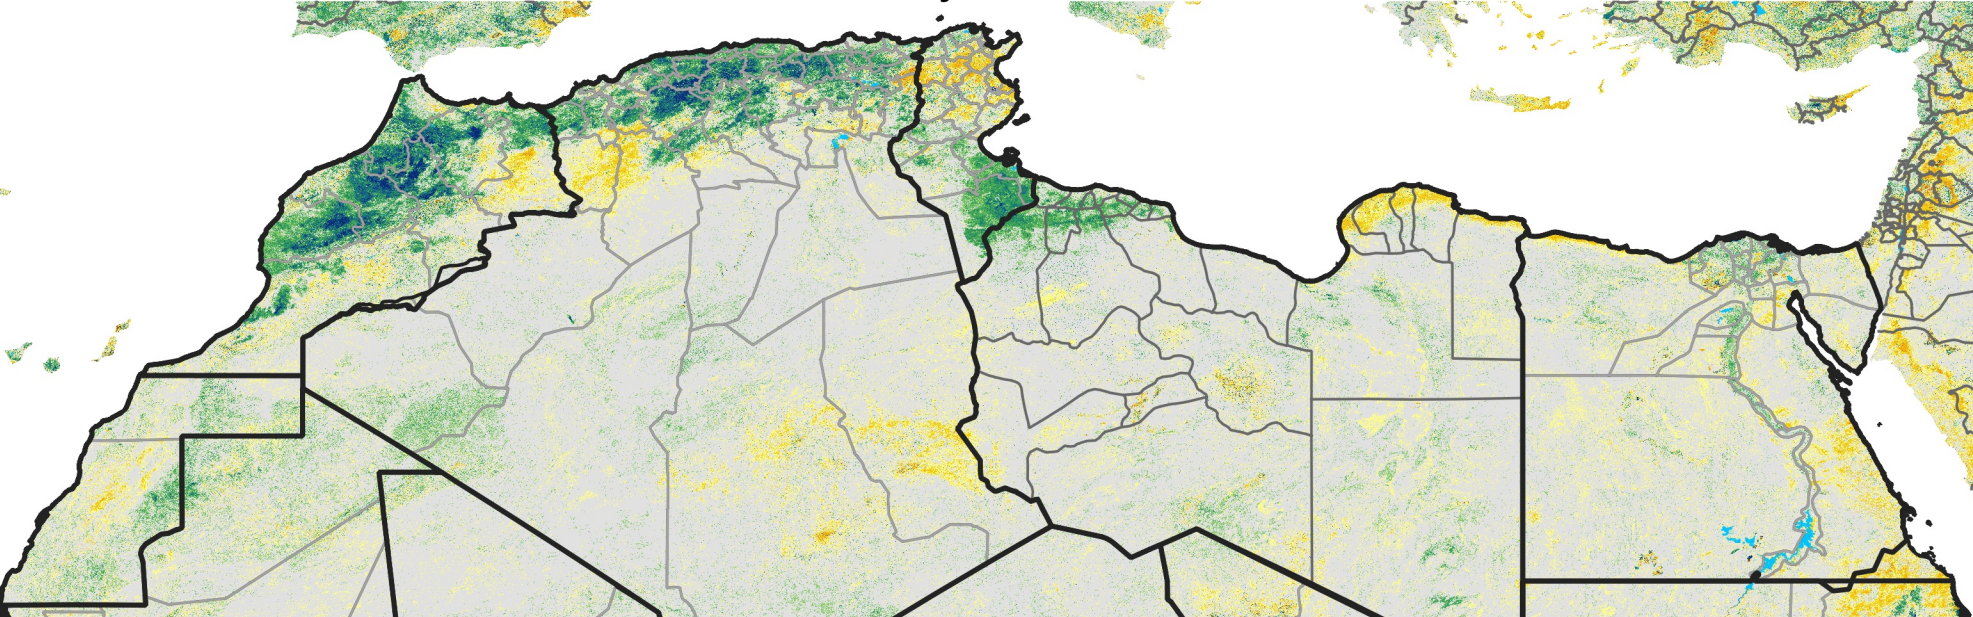

# North Africa Percent of Mean NDVI

2018 / Mean (2012 - 2021)

Period 34 / Jun 11 - 20, 2018