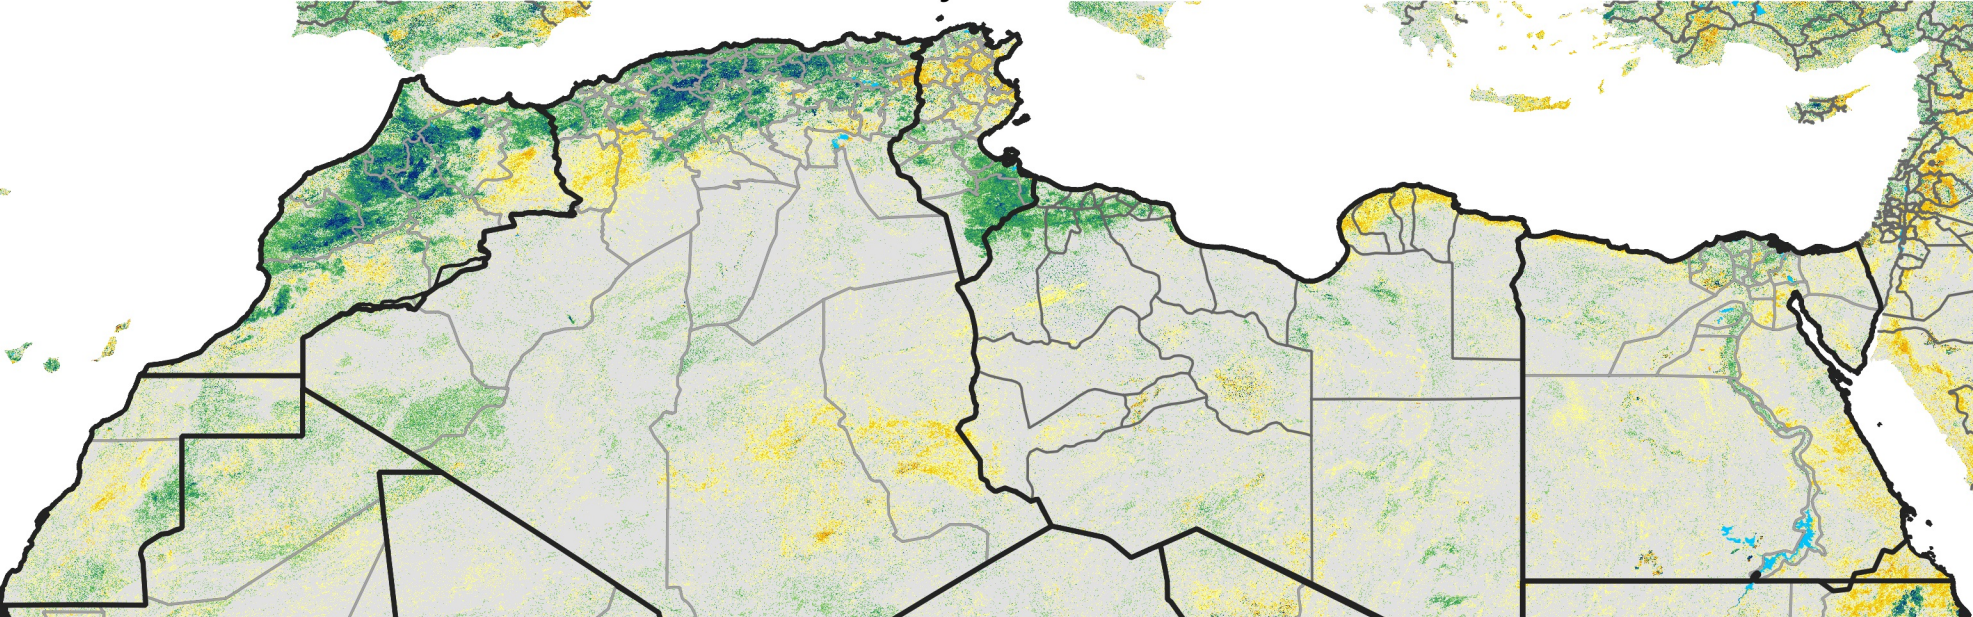

North Africa Percent of Mean NDVI

2018 / Mean (2012 - 2021)

Period 35 / Jun 16 - 25, 2018

Percent of Normal