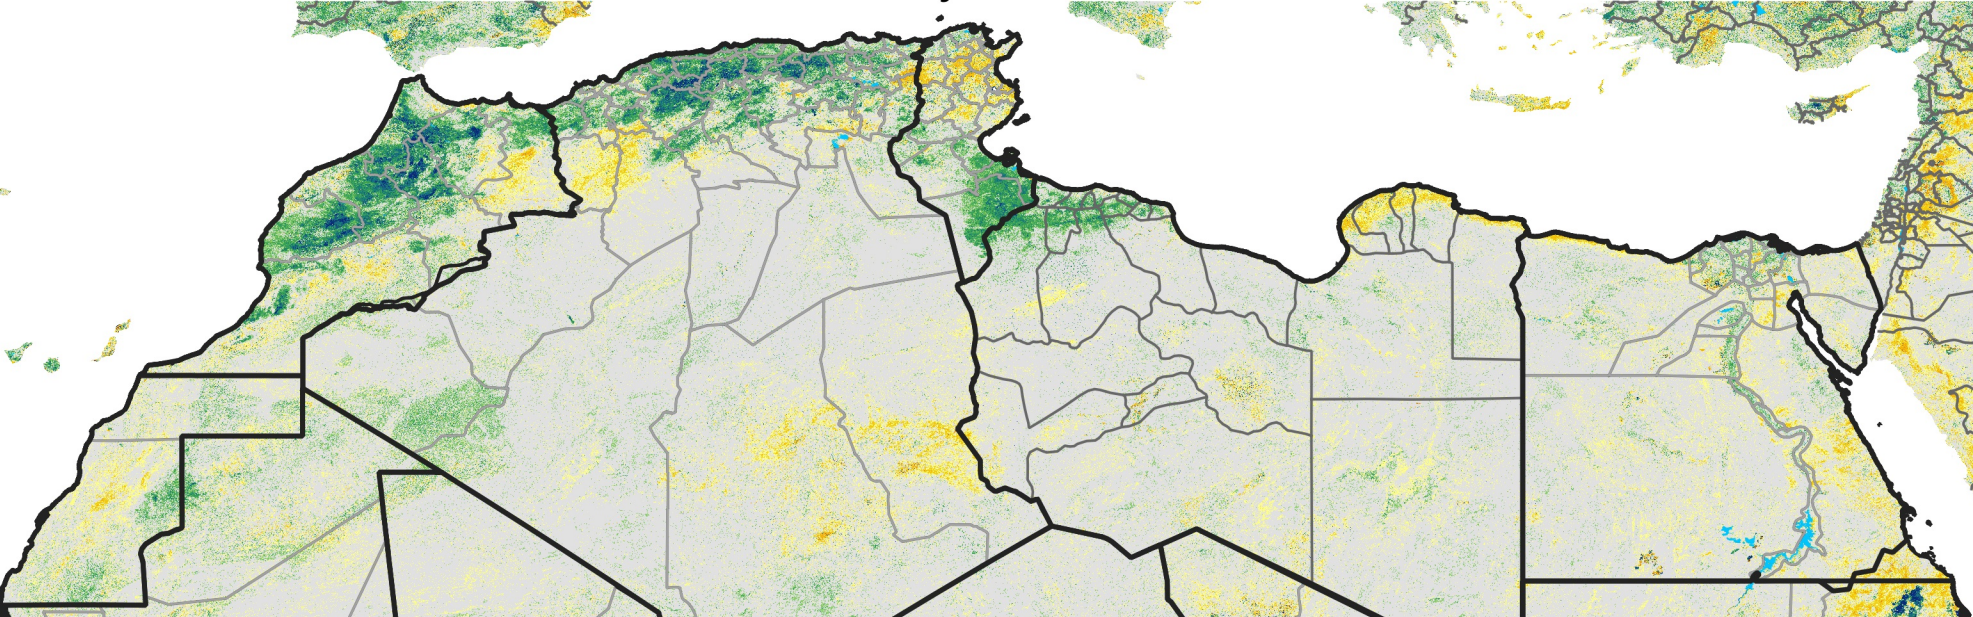

North Africa Percent of Mean NDVI

2018 / Mean (2012 - 2021)

Period 36 / Jun 21 - 30, 2018

Percent of Normal