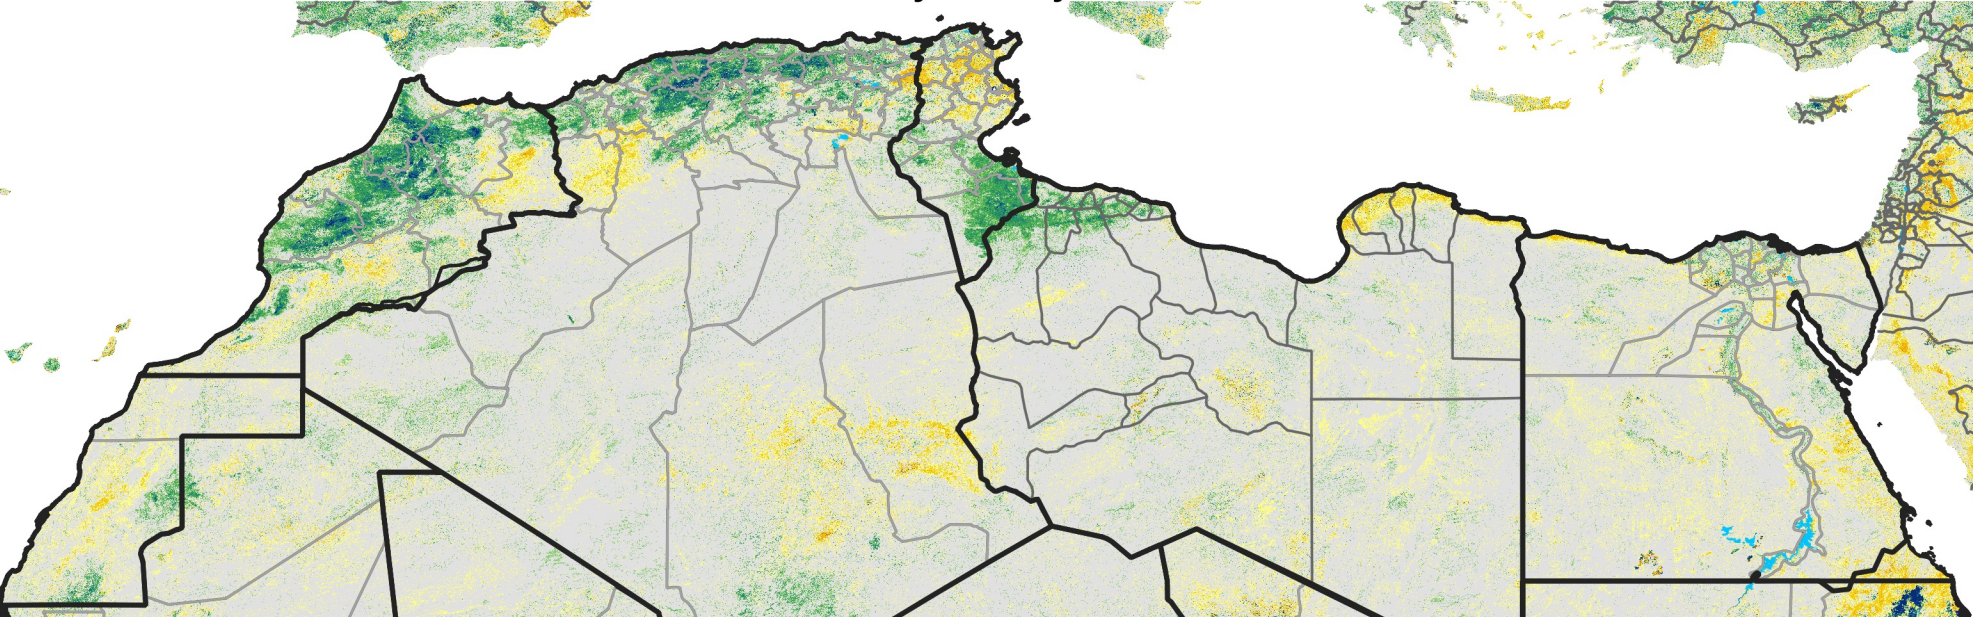

# North Africa Percent of Mean NDVI

2018 / Mean (2012 - 2021)  
Period 37 / Jun 26 - Jul 05, 2018