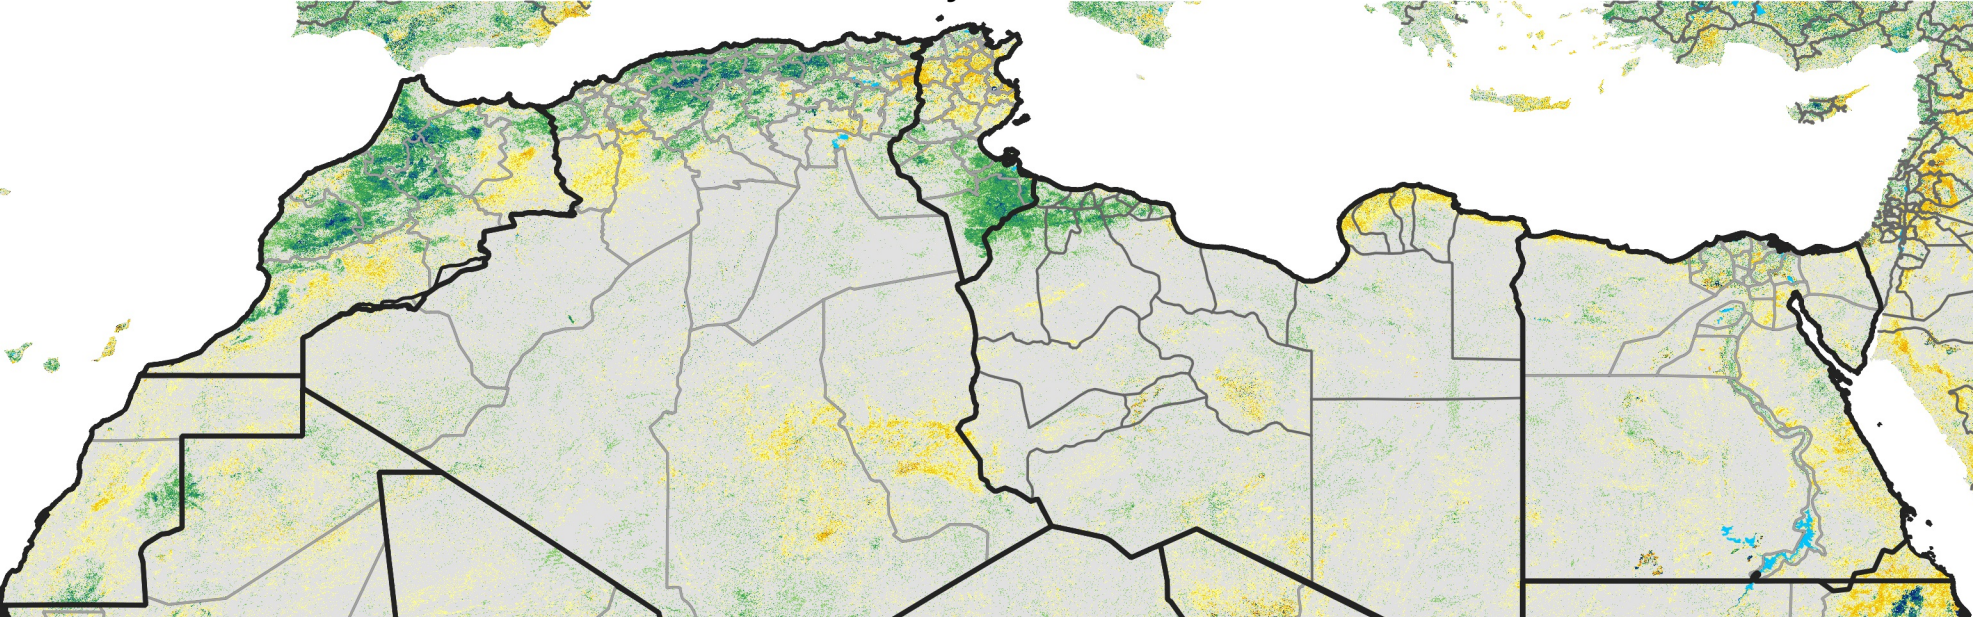

# North Africa Percent of Mean NDVI

2018 / Mean (2012 - 2021)

Period 38 / Jul 01 - 10, 2018