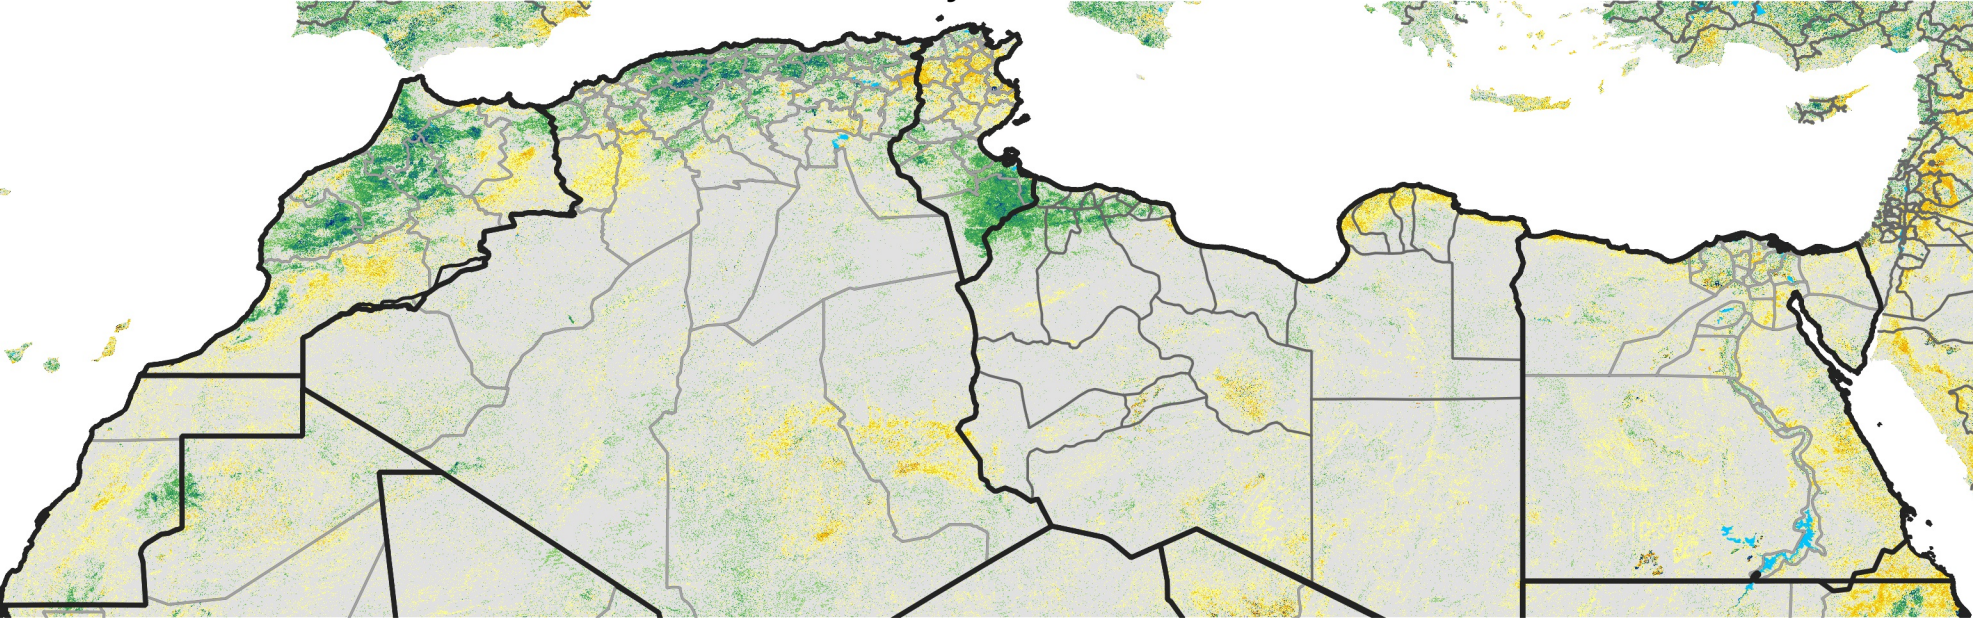

# North Africa Percent of Mean NDVI

2018 / Mean (2012 - 2021)

Period 39 / Jul 06 - 15, 2018