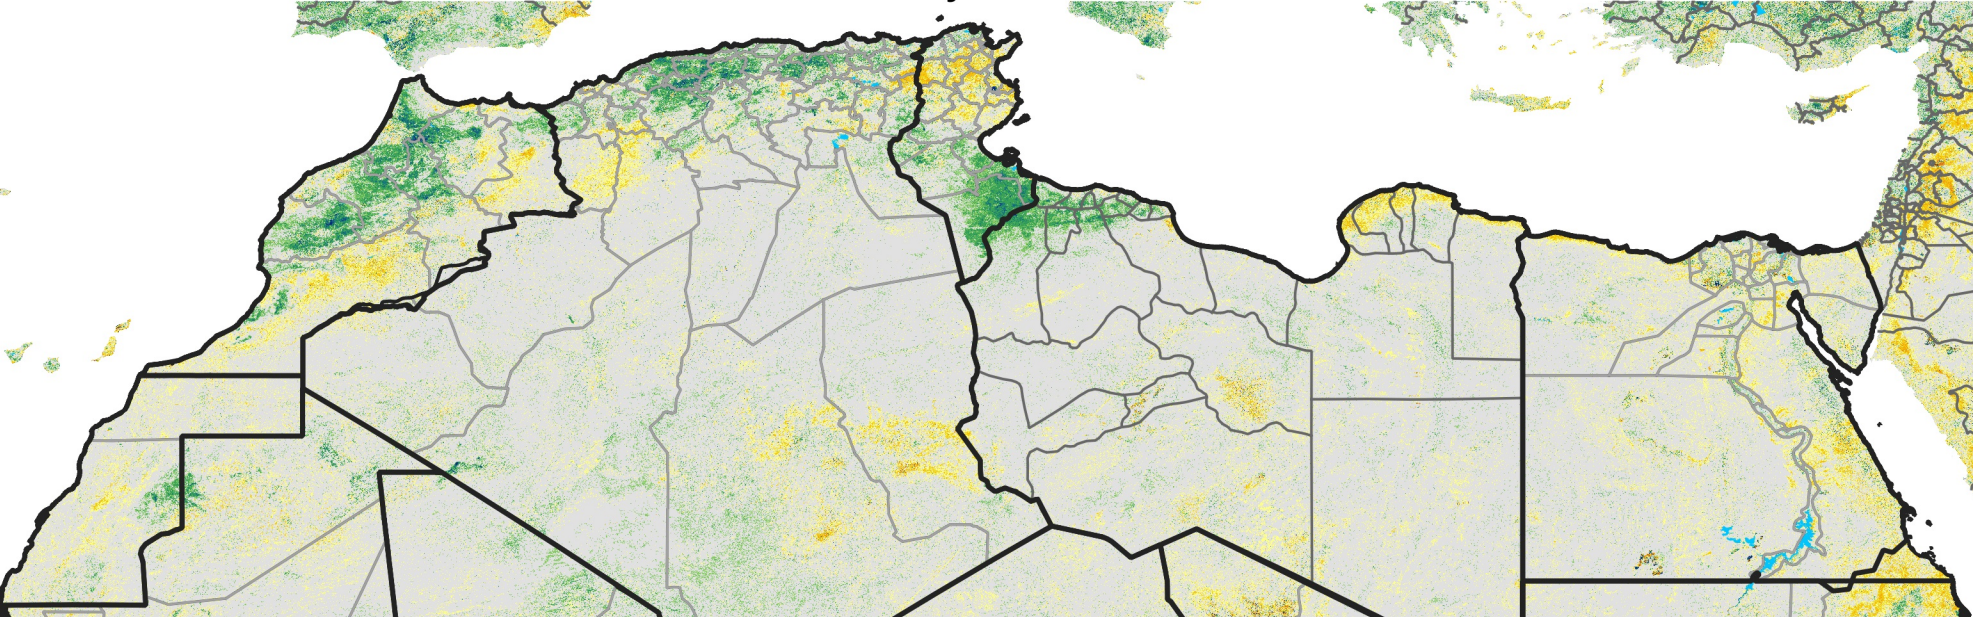

North Africa Percent of Mean NDVI

2018 / Mean (2012 - 2021)

Period 40 / Jul 11 - 20, 2018

Percent of Normal