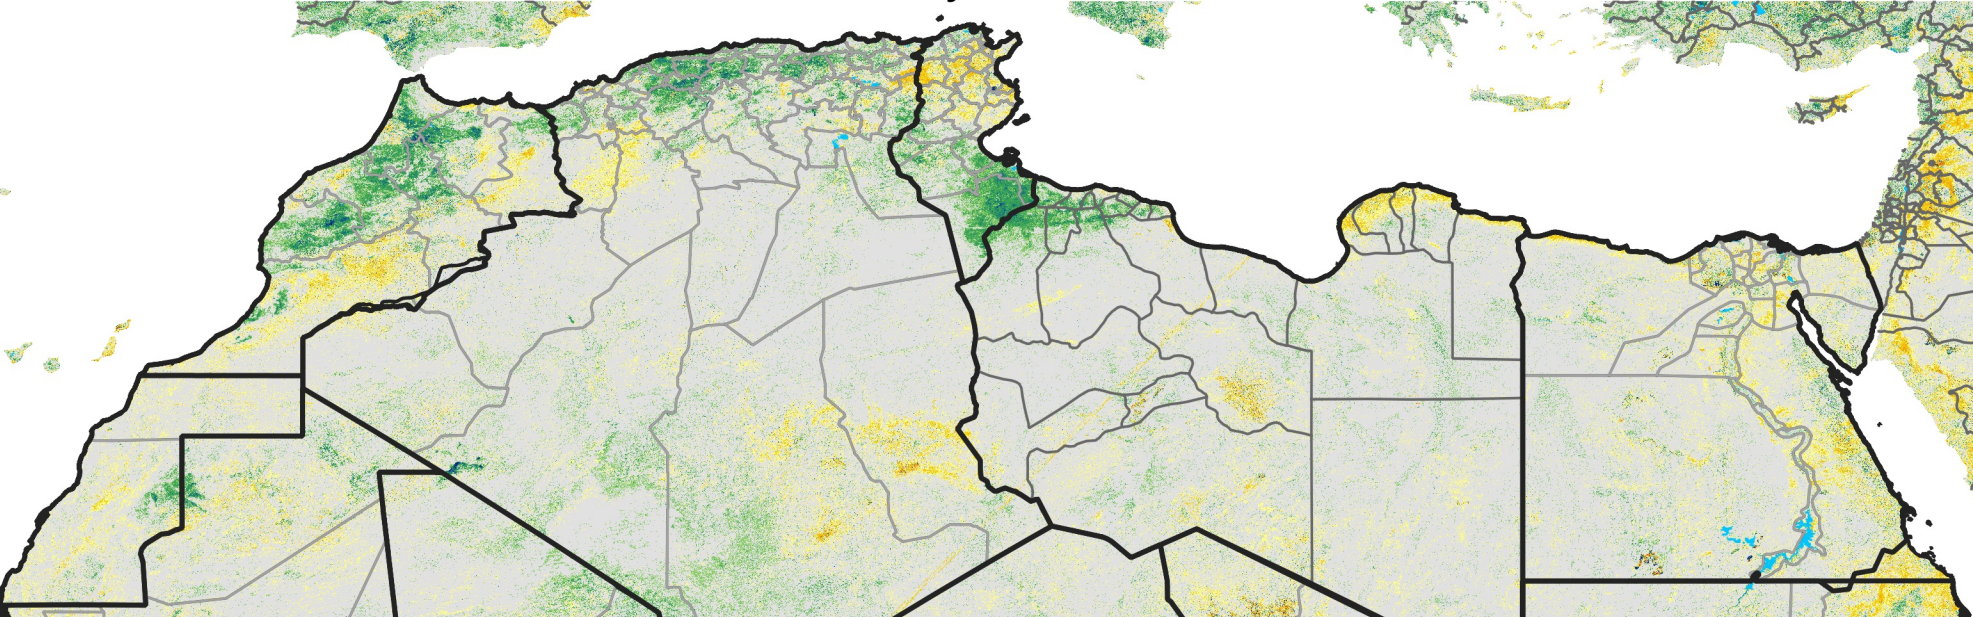

# North Africa Percent of Mean NDVI

2018 / Mean (2012 - 2021)

Period 41 / Jul 16 - 25, 2018