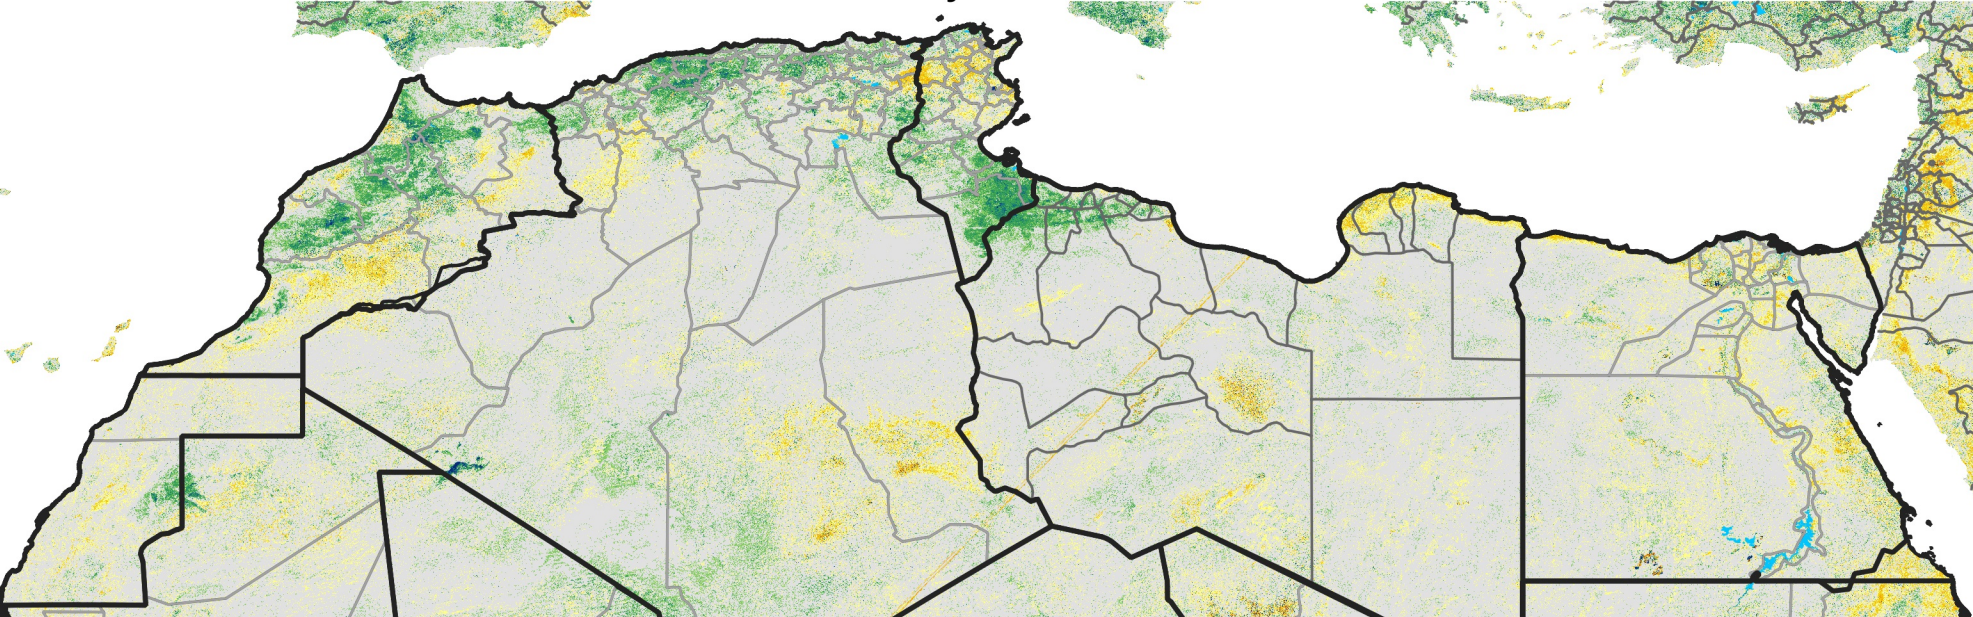

# North Africa Percent of Mean NDVI

2018 / Mean (2012 - 2021)

Period 42 / Jul 21 - 31, 2018