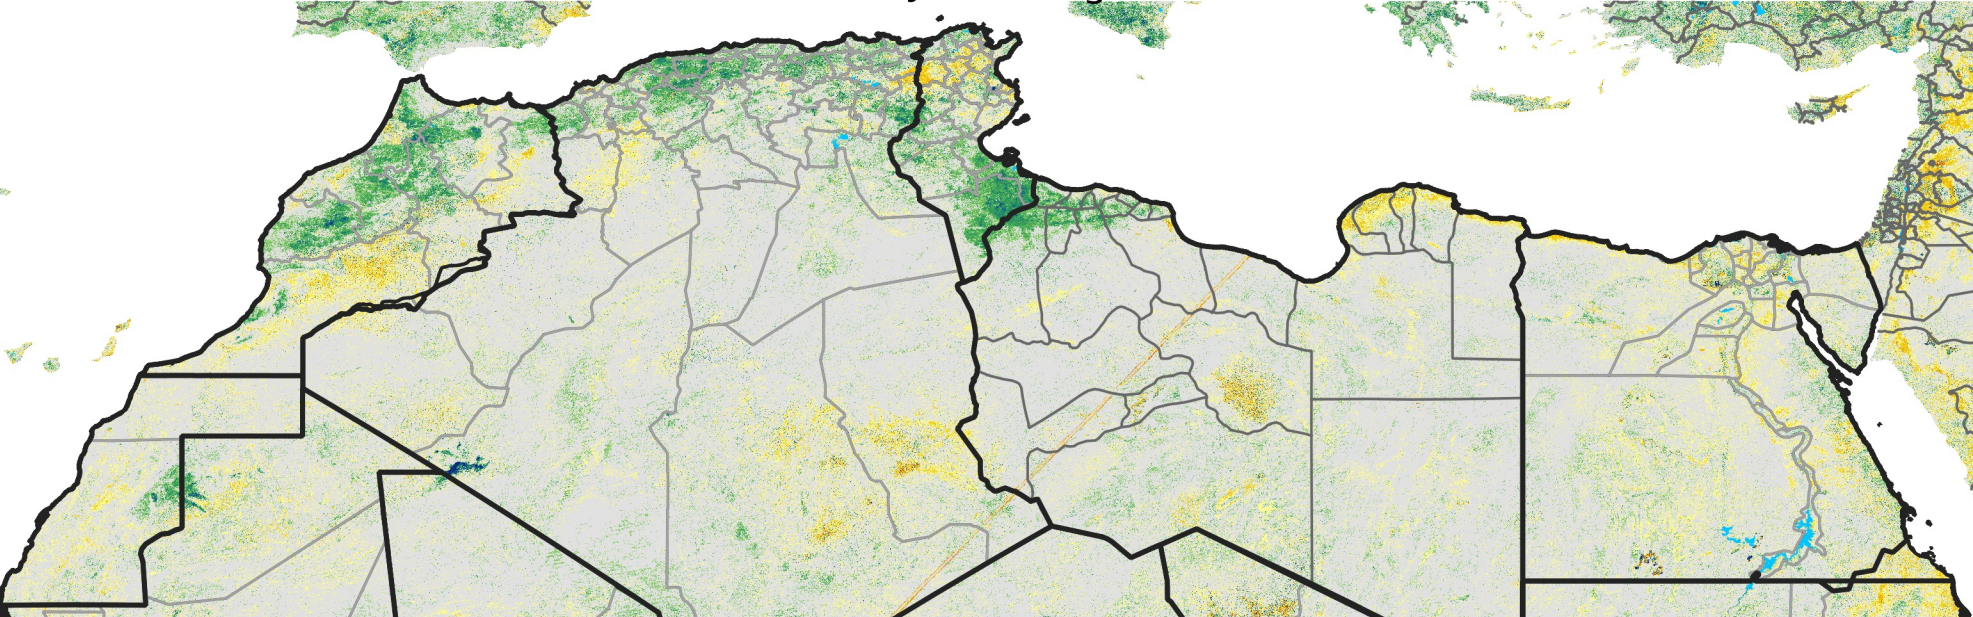

North Africa Percent of Mean NDVI

2018 / Mean (2012 - 2021)
Period 43 / Jul 26 - Aug 05, 2018

Percent of Normal