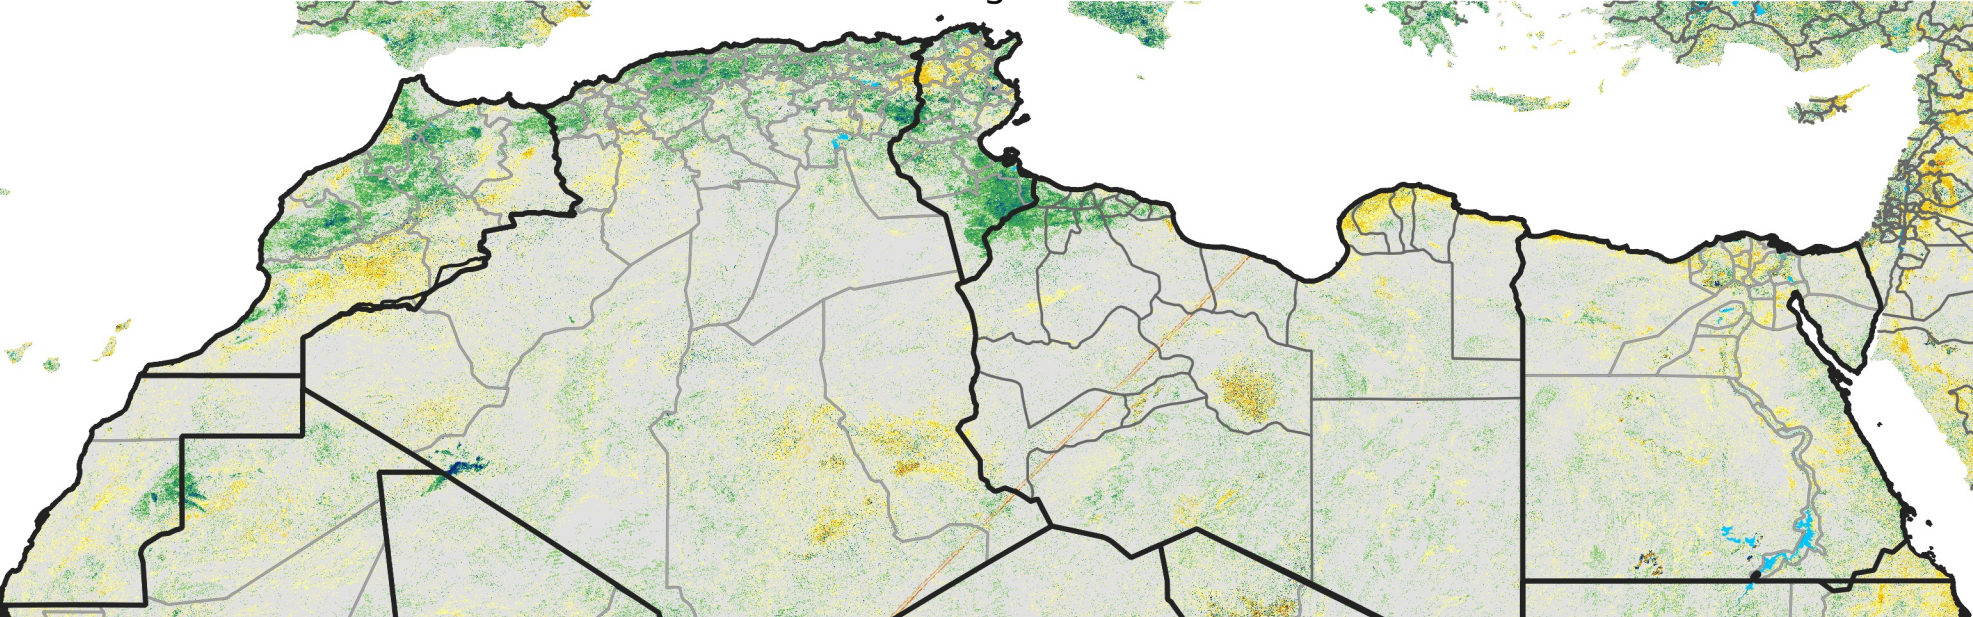

North Africa Percent of Mean NDVI

2018 / Mean (2012 - 2021)
Period 44 / Aug 01 - 10, 2018

Percent of Normal