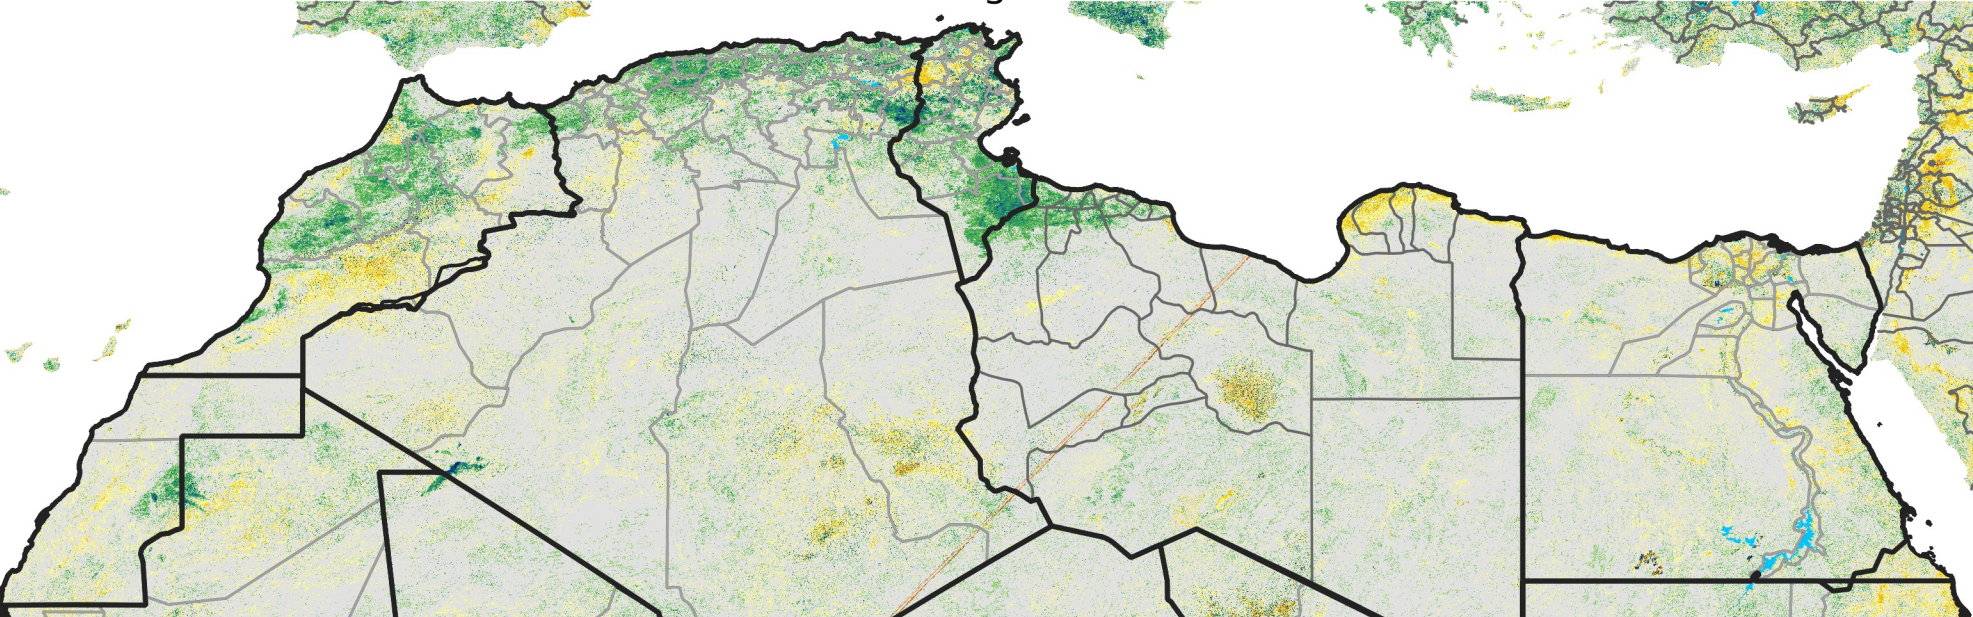

North Africa Percent of Mean NDVI

2018 / Mean (2012 - 2021)
Period 45 / Aug 06 - 15, 2018

Percent of Normal