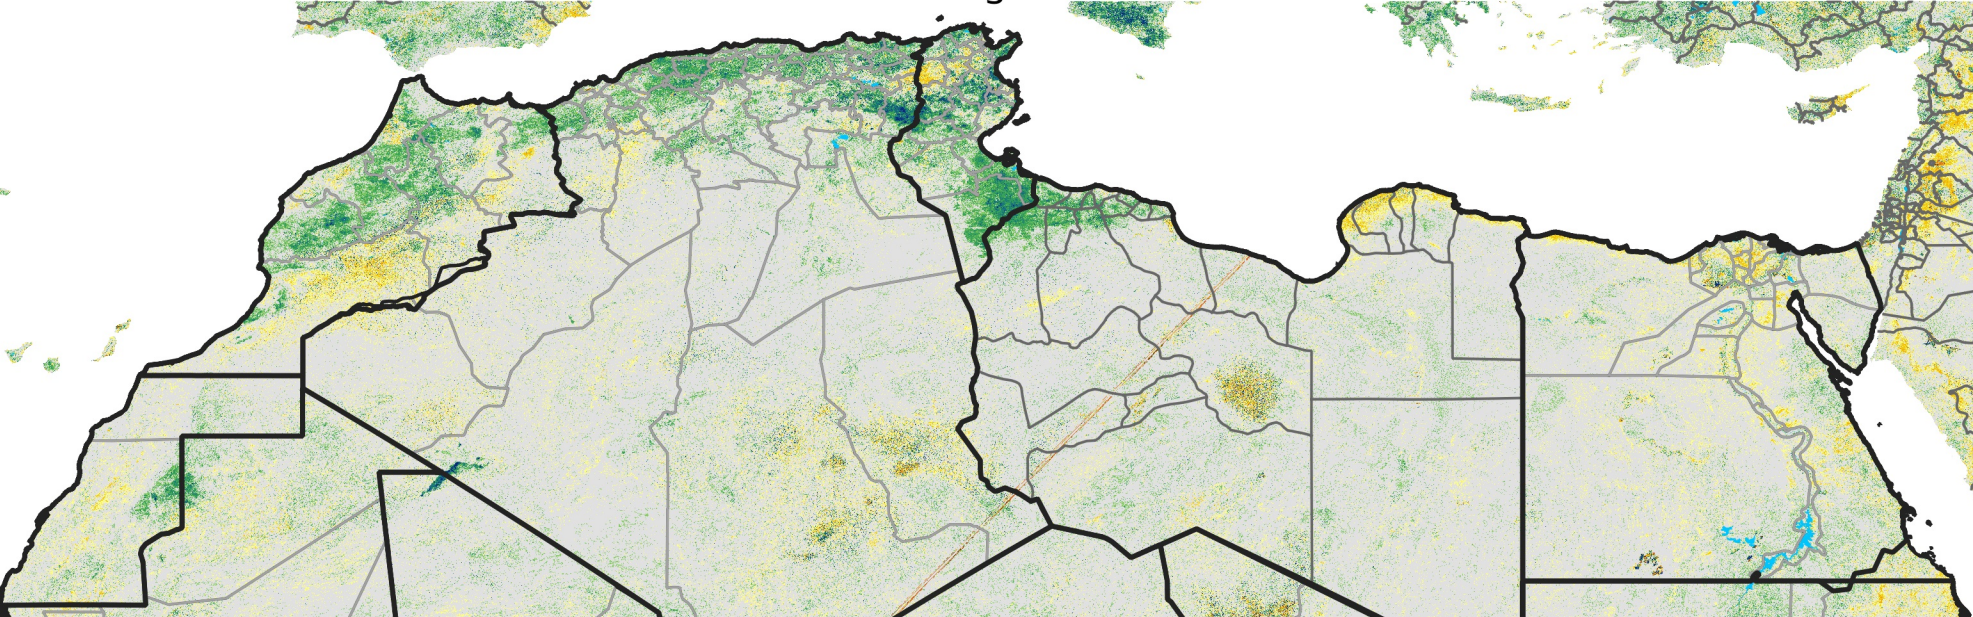

North Africa Percent of Mean NDVI

2018 / Mean (2012 - 2021)
Period 46 / Aug 11 - 20, 2018

Percent of Normal