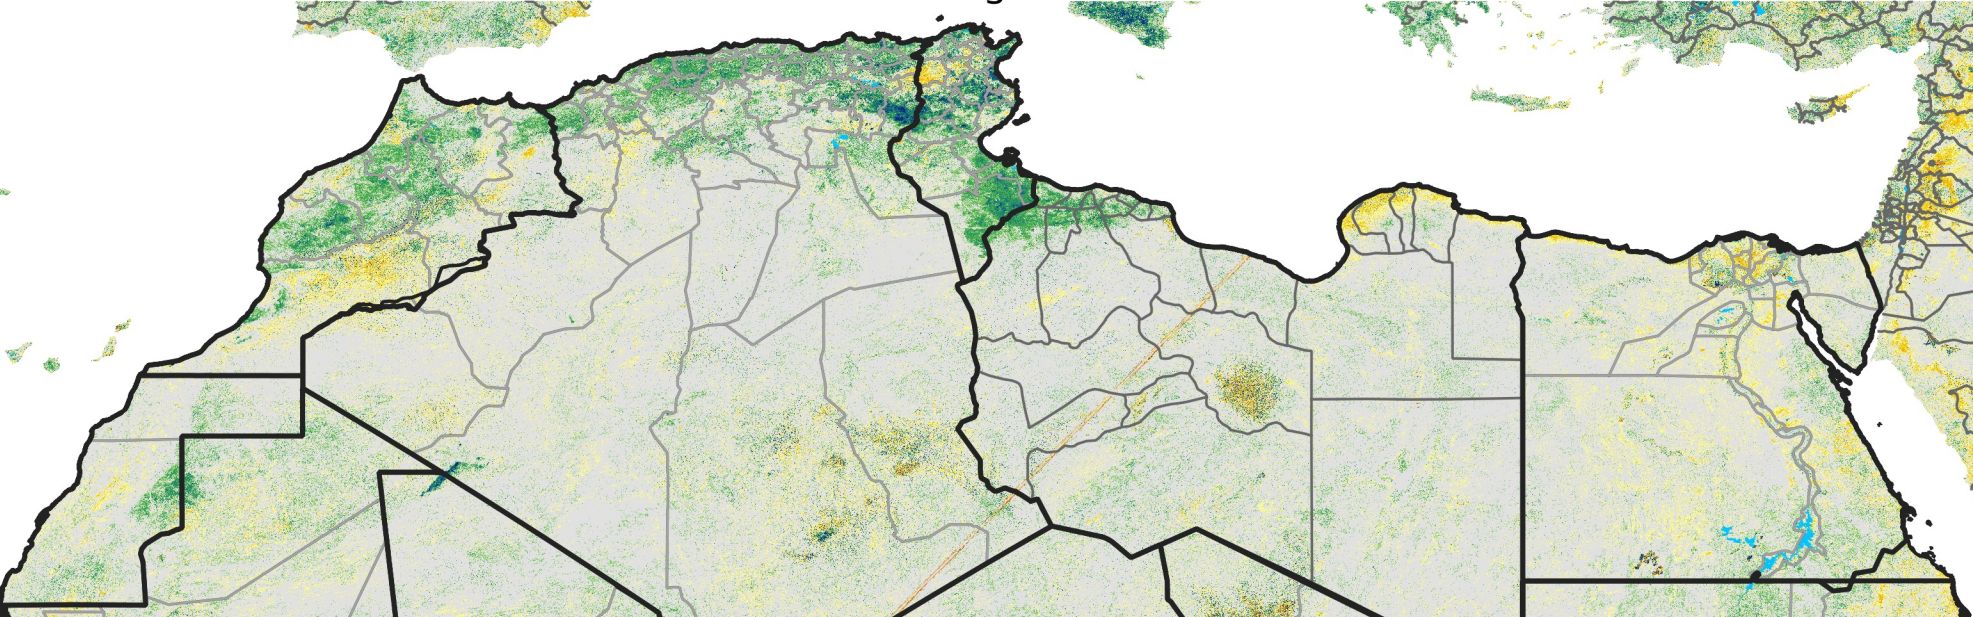

North Africa Percent of Mean NDVI

2018 / Mean (2012 - 2021)
Period 47 / Aug 16 - 25, 2018

Percent of Normal