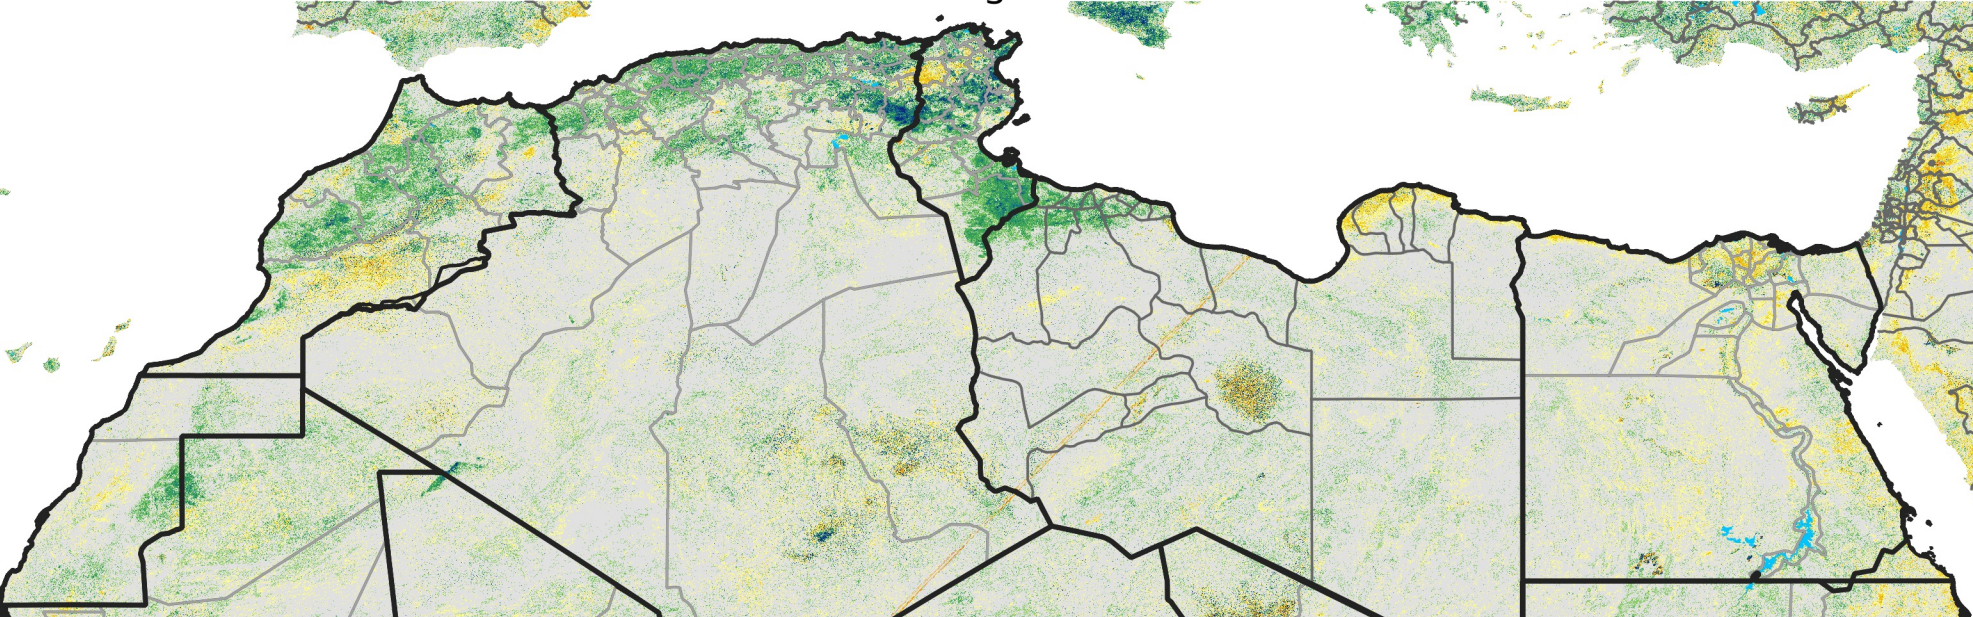

# North Africa Percent of Mean NDVI

2018 / Mean (2012 - 2021)  
Period 48 / Aug 21 - 31, 2018