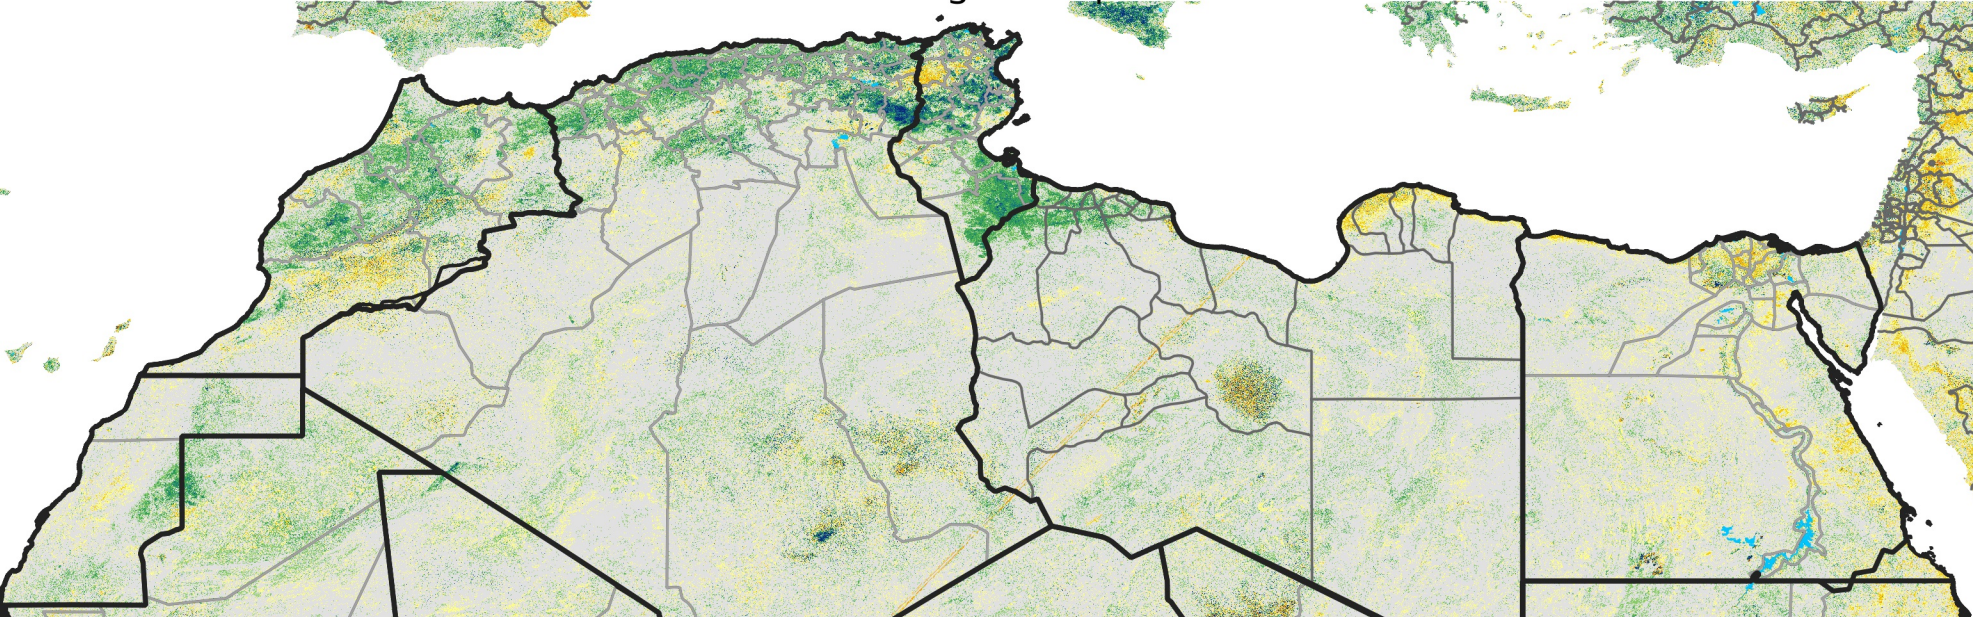

North Africa Percent of Mean NDVI

2018 / Mean (2012 - 2021)
Period 49 / Aug 26 - Sep 05, 2018

Percent of Normal