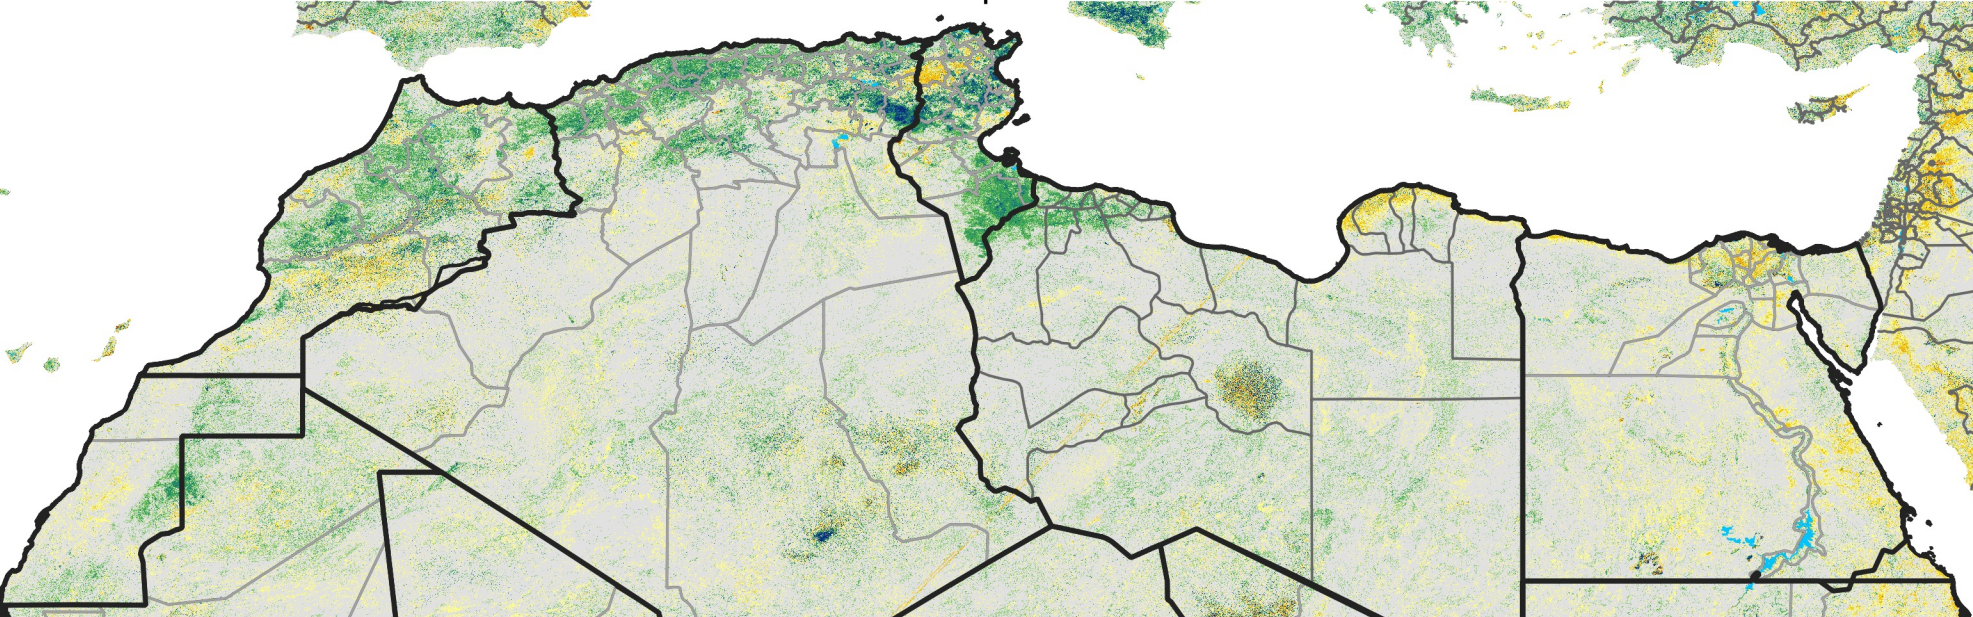

North Africa Percent of Mean NDVI

2018 / Mean (2012 - 2021)
Period 50 / Sep 01 - 10, 2018

Percent of Normal