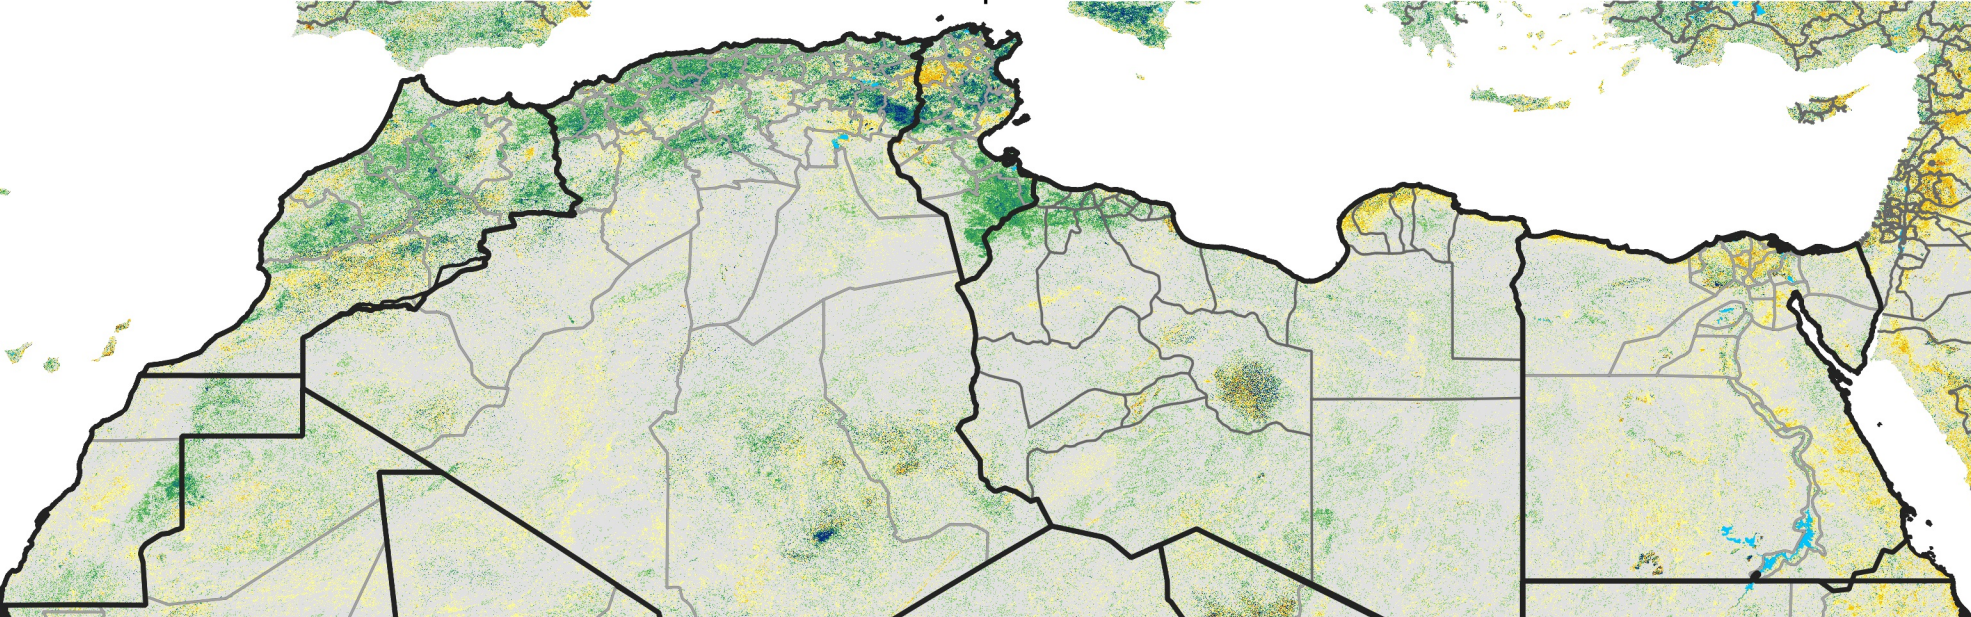

North Africa Percent of Mean NDVI

2018 / Mean (2012 - 2021)
Period 51 / Sep 06 - 15, 2018

Percent of Normal