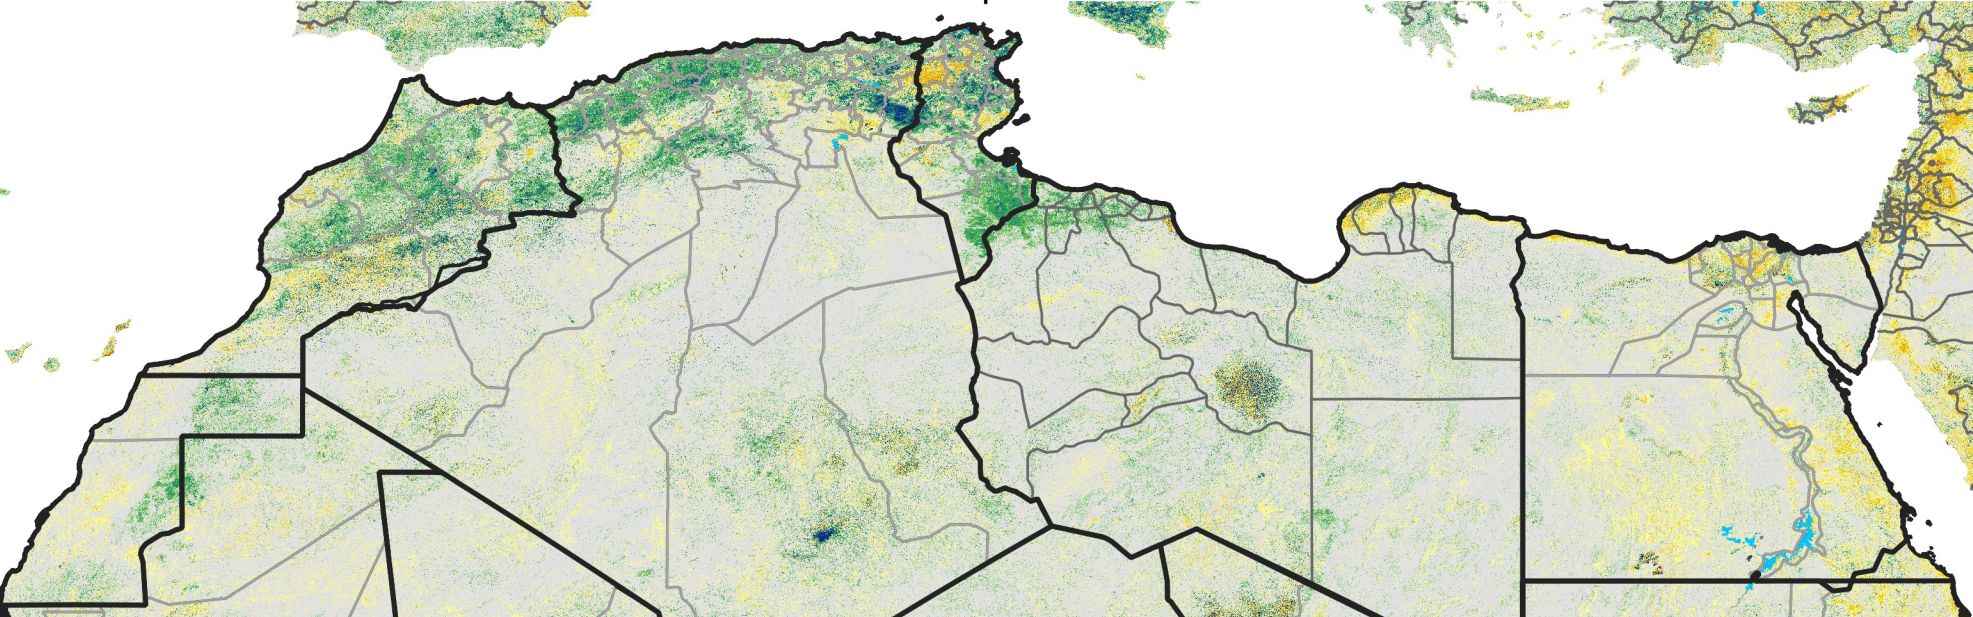

North Africa Percent of Mean NDVI

2018 / Mean (2012 - 2021)
Period 52 / Sep 11 - 20, 2018

Percent of Normal