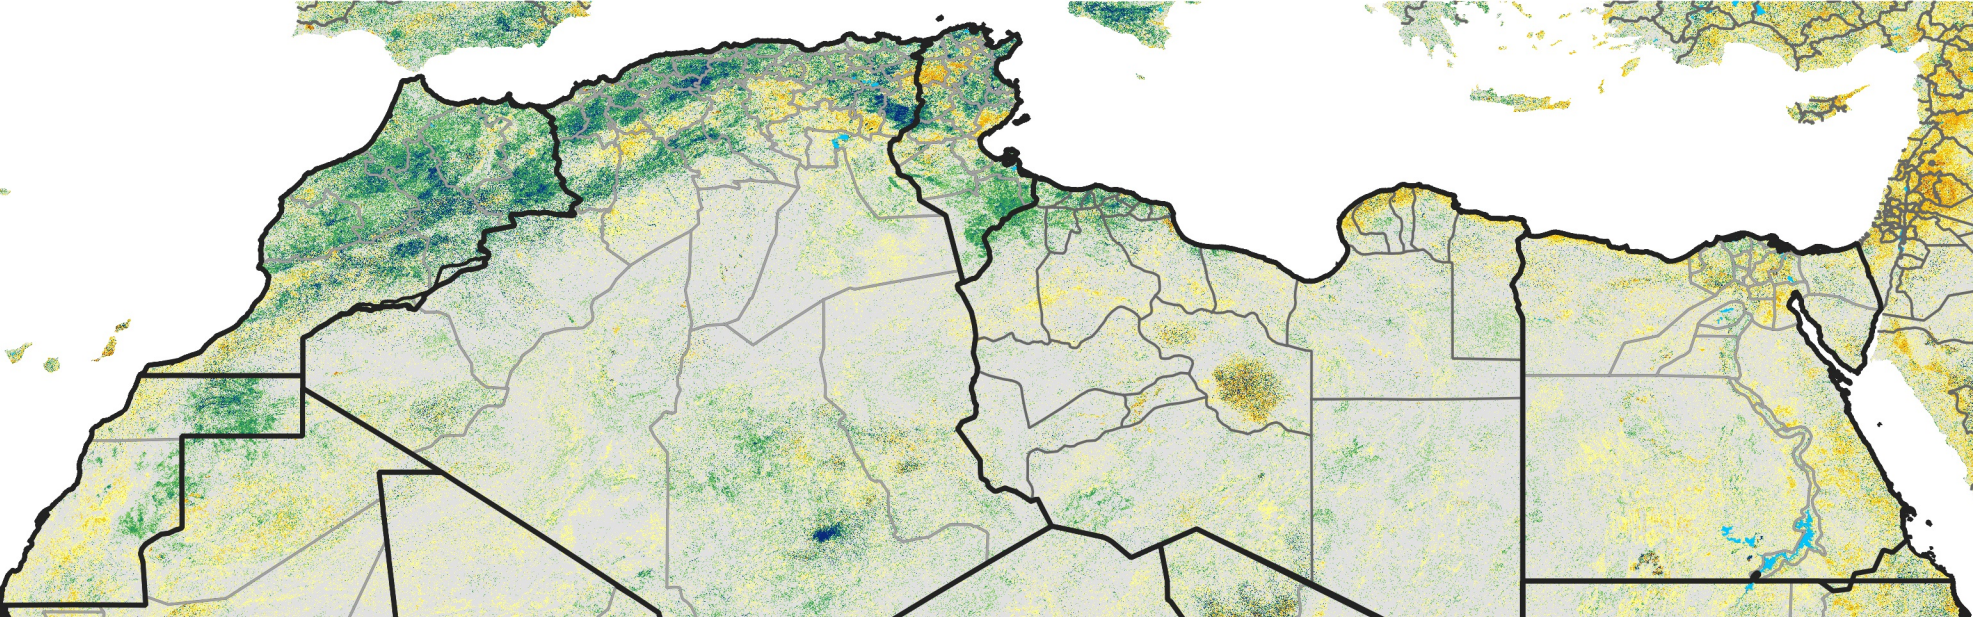

North Africa Percent of Mean NDVI

2018 / Mean (2012 - 2021)
Period 56 / Oct 01 - 10, 2018

Percent of Normal