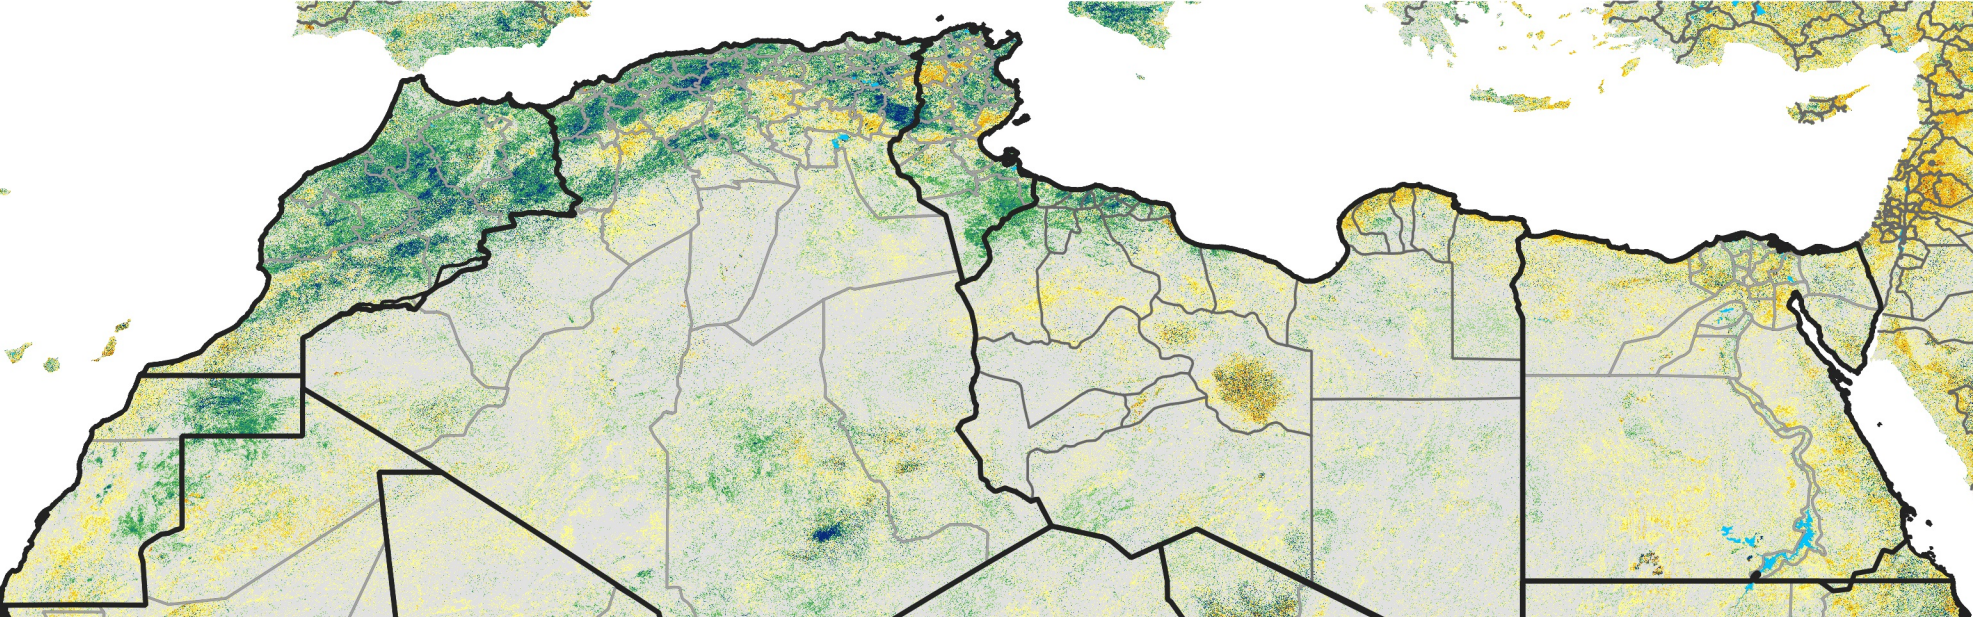

# North Africa Percent of Mean NDVI

2018 / Mean (2012 - 2021)  
Period 57 / Oct 06 - 15, 2018