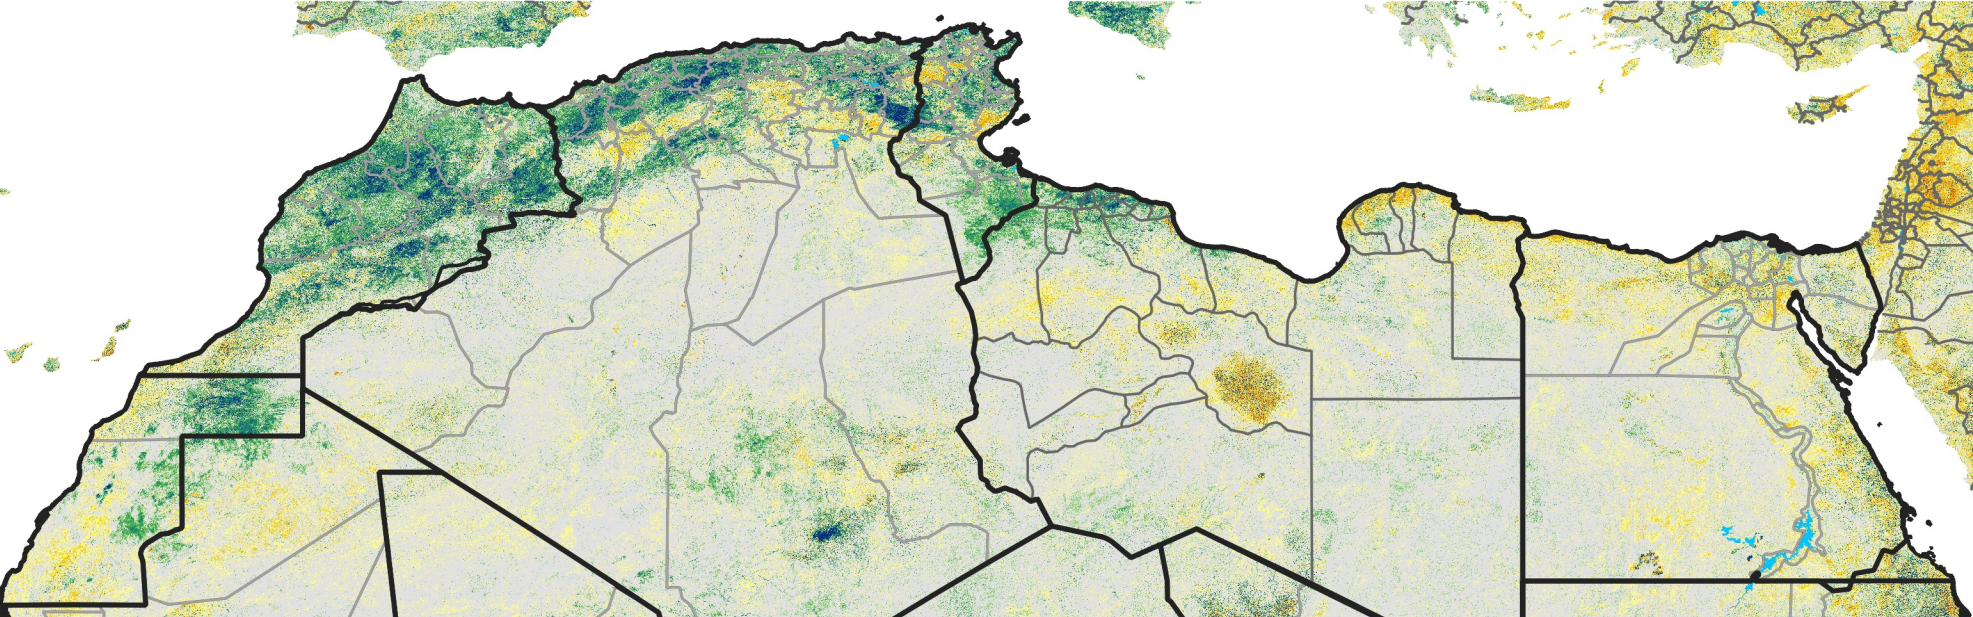

# North Africa Percent of Mean NDVI

2018 / Mean (2012 - 2021)  
Period 58 / Oct 11 - 20, 2018