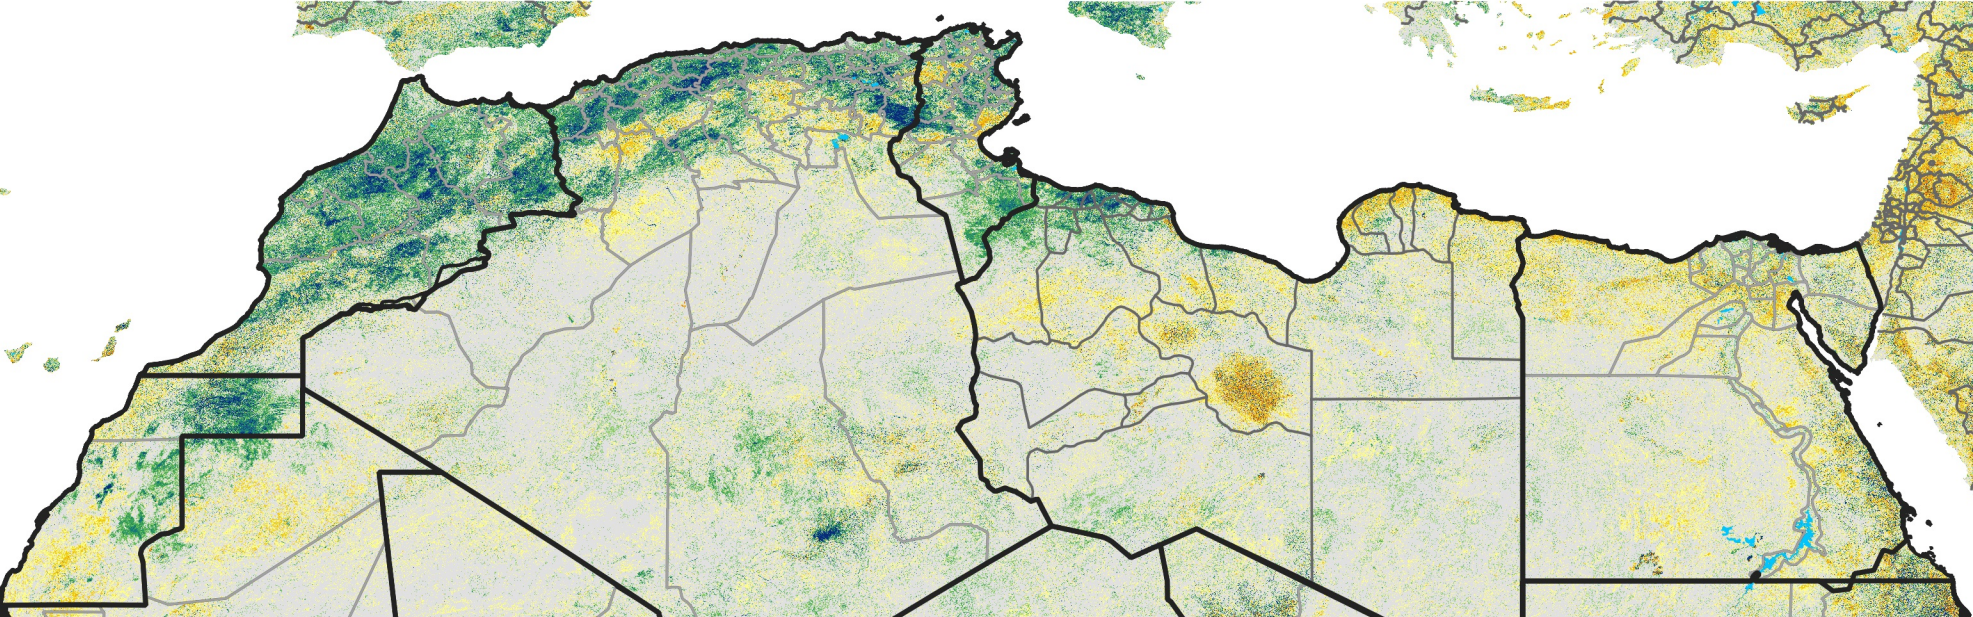

# North Africa Percent of Mean NDVI

2018 / Mean (2012 - 2021)  
Period 59 / Oct 16 - 25, 2018