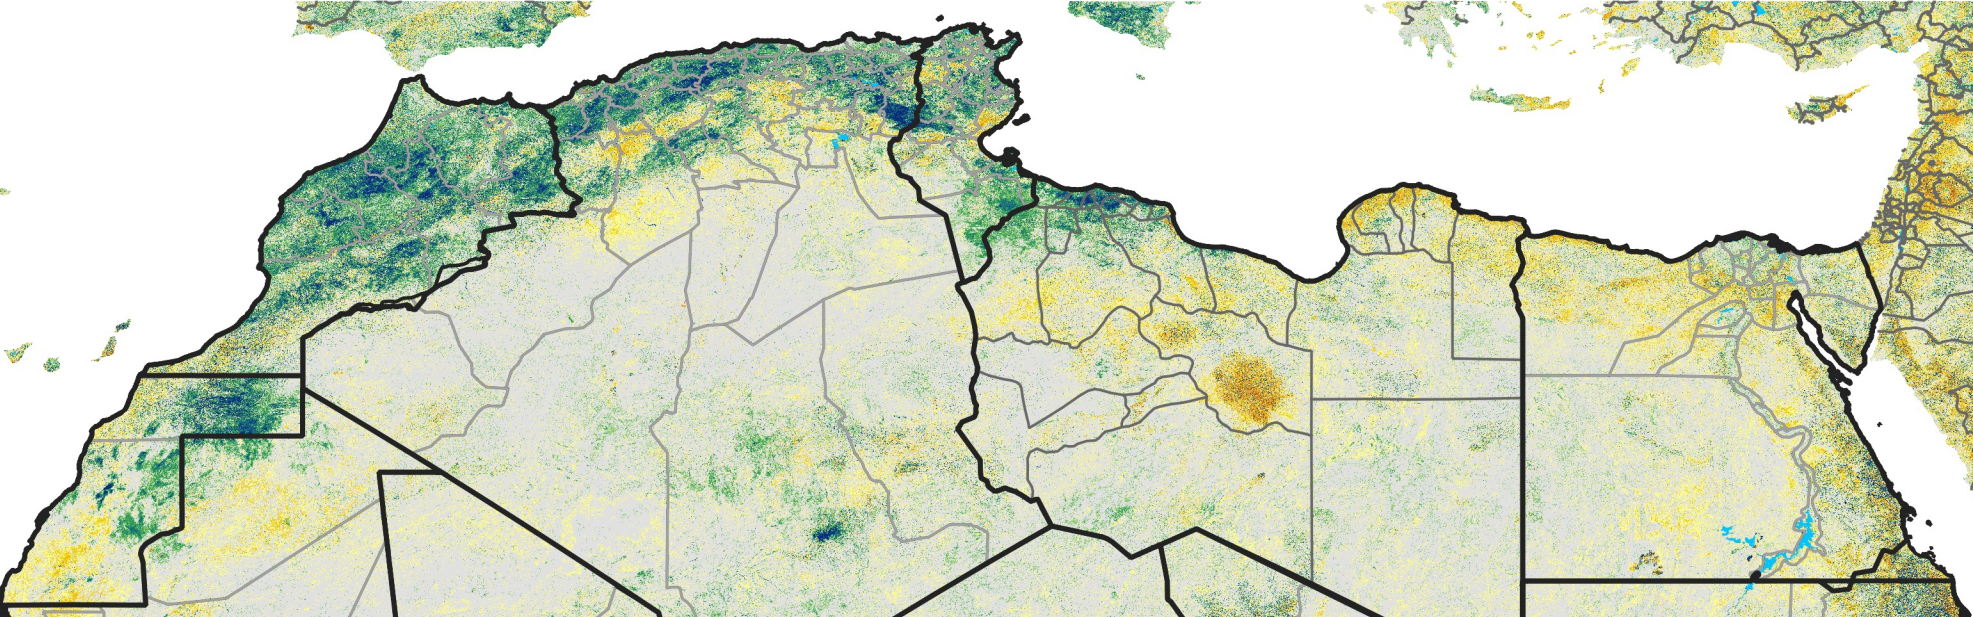

# North Africa Percent of Mean NDVI

2018 / Mean (2012 - 2021)  
Period 60 / Oct 21 - 31, 2018