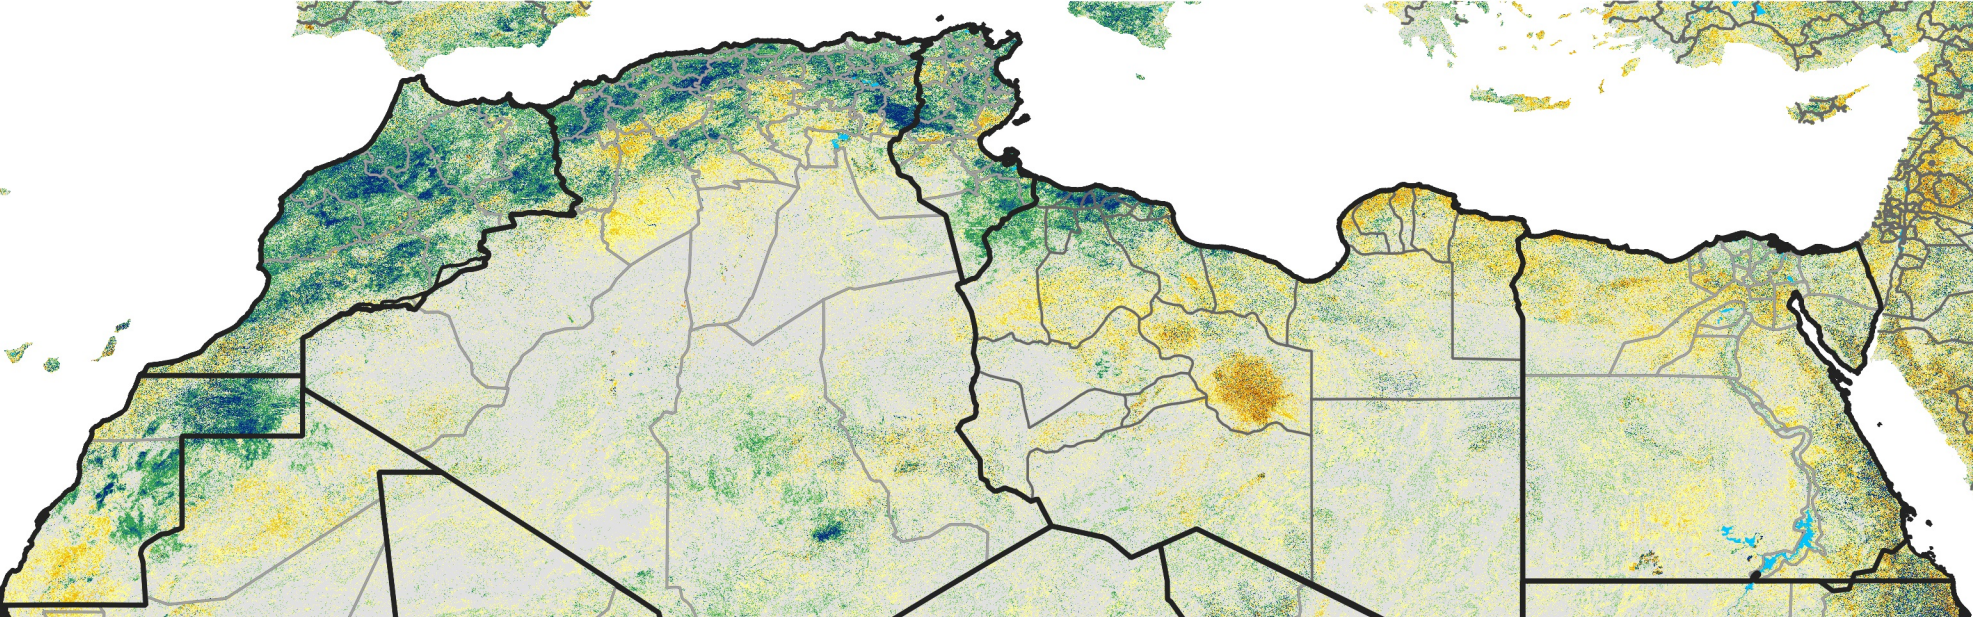

North Africa Percent of Mean NDVI

2018 / Mean (2012 - 2021)
Period 61 / Oct 26 - Nov 05, 2018

Percent of Normal